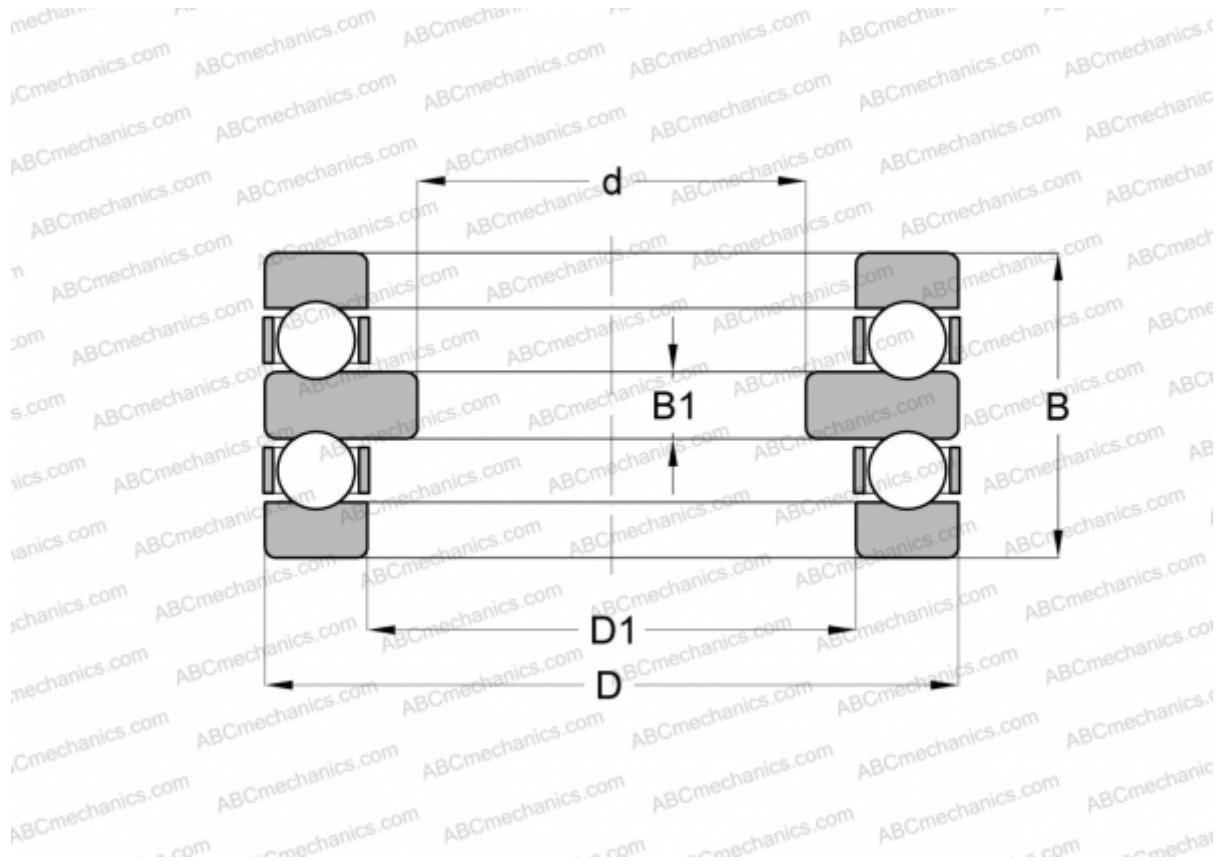

52240 STEYR

Thrust ball bearings

TYPE: Ball bearings, Thrust ball bearing, Double direction, Separable

Technical specification

DIMENSIONS, MM

d	170,000
D	280,000
D1	204,000
B	109,000
B1	24,000

WEIGHT, KG 22,816