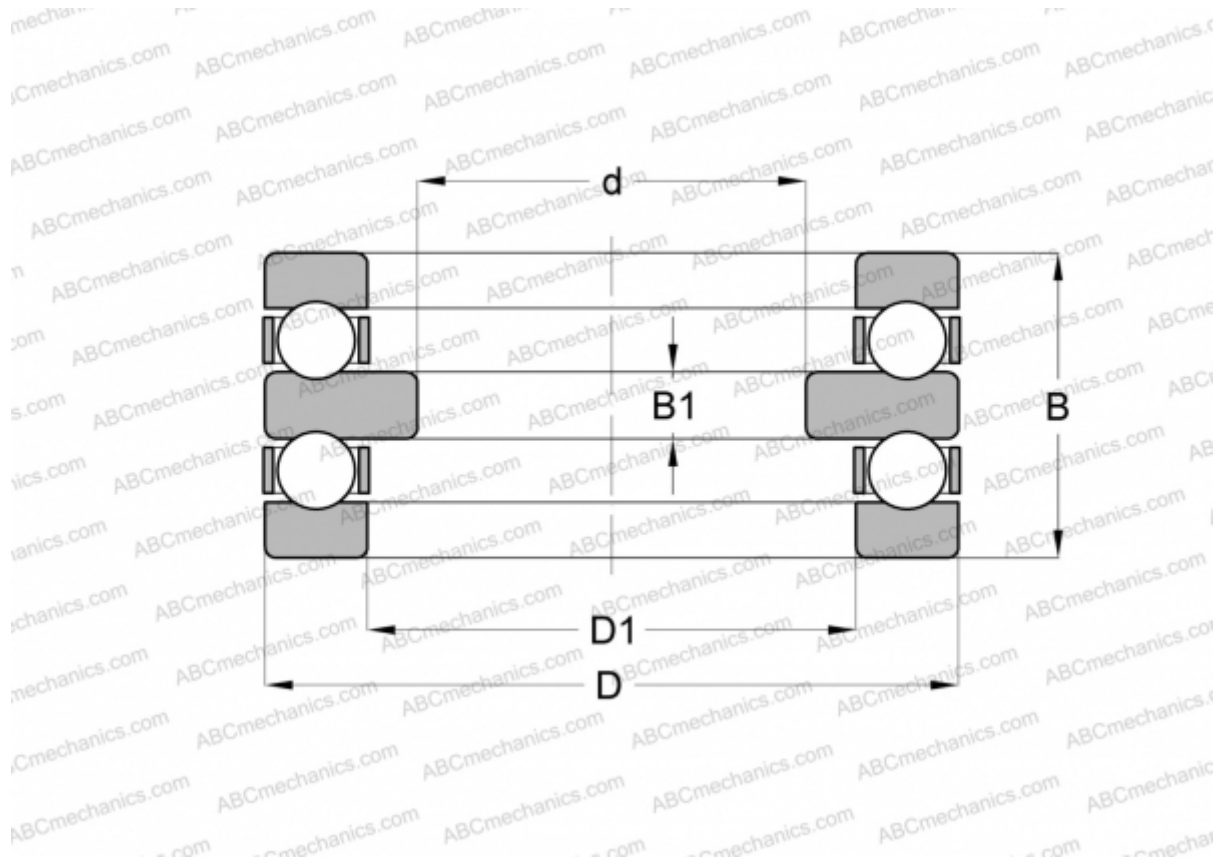

52244 ABC

Thrust ball bearings

TYPE: Ball bearings, Thrust ball bearing, Double direction, Separable

Technical specification

DIMENSIONS, MM

d	190,000
D	300,000
D1	224,000
B	110,000
B1	24,000

WEIGHT, KG 23,995