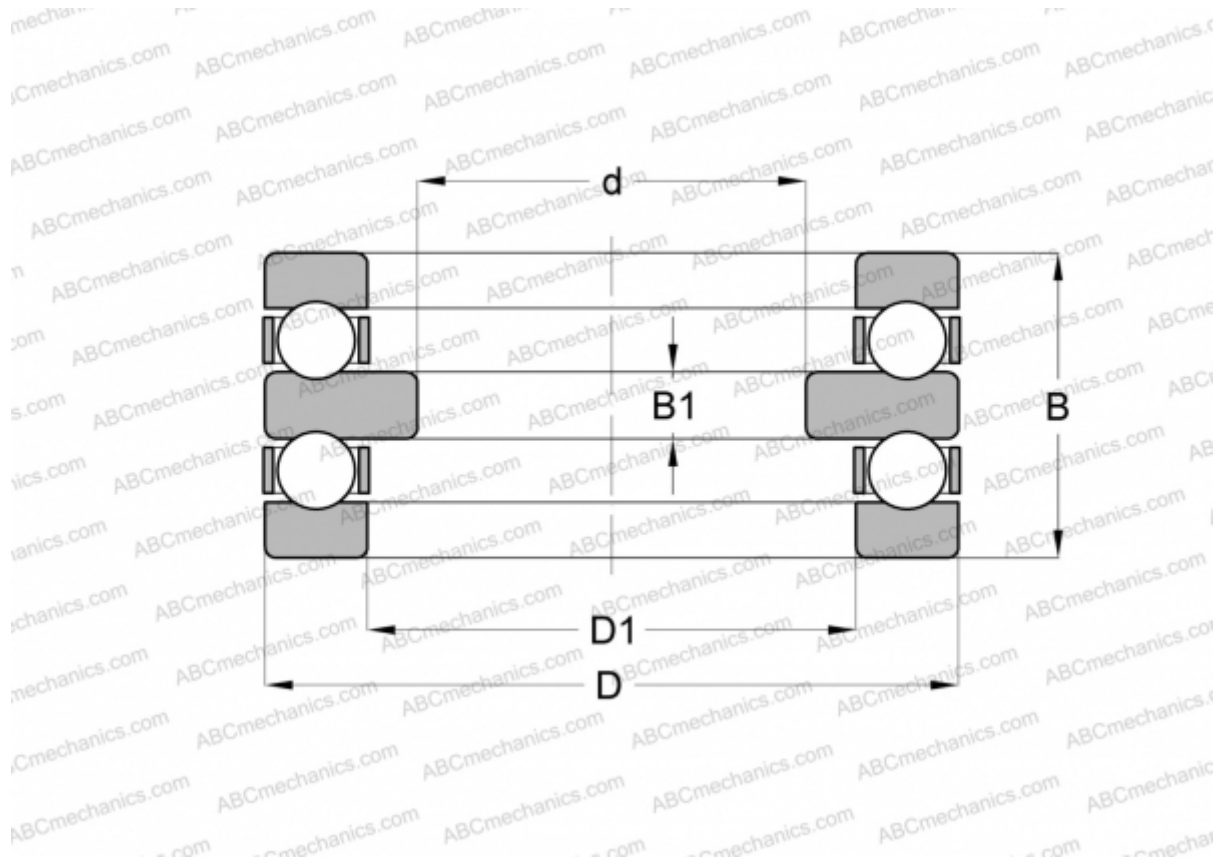

## DLP 220 RIV

Thrust ball bearings

TYPE: Ball bearings, Thrust ball bearing, Double direction, Separable

### Technical specification

#### DIMENSIONS, MM

d	190,000
D	300,000
D1	224,000
B	110,000
B1	24,000

**WEIGHT, KG** 23,995

**MANUFACTURER** [RIV](#)