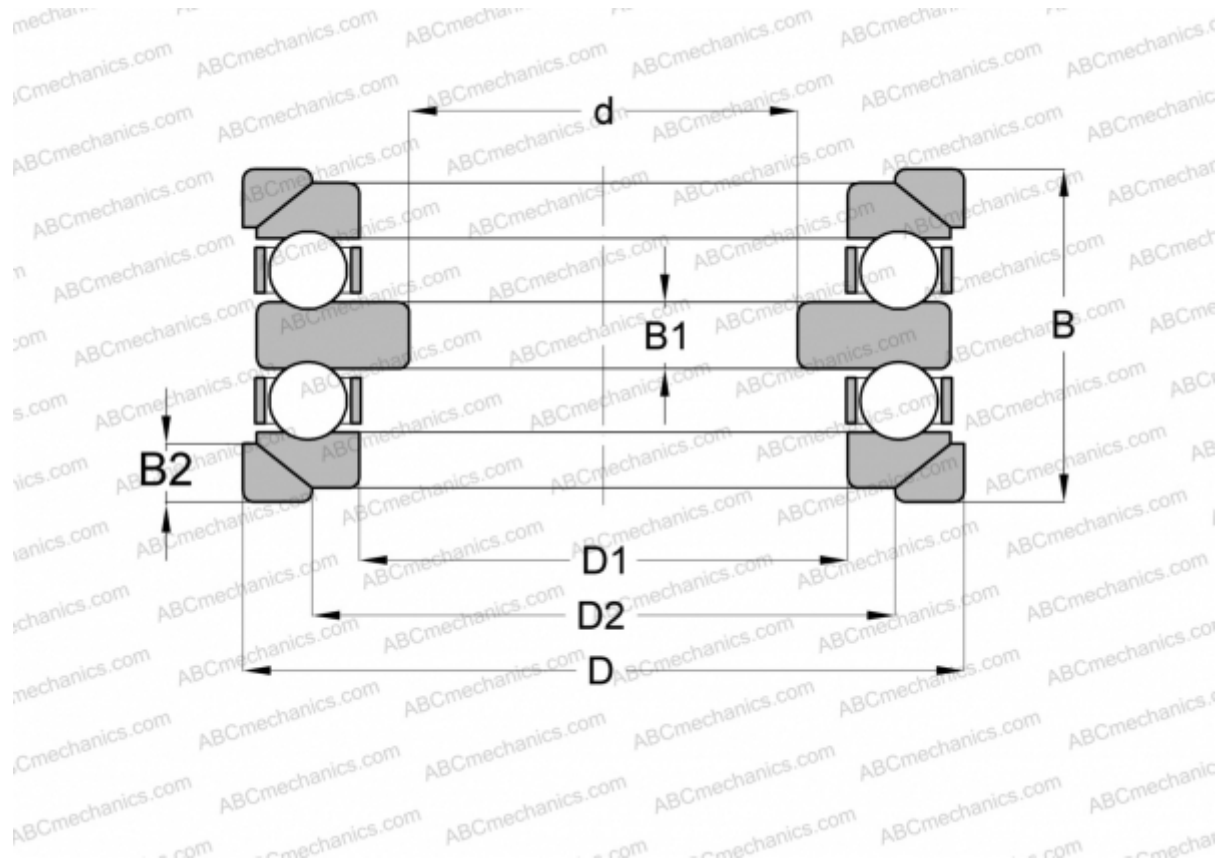

54204+U204 FAG

Thrust ball bearings

TYPE: Ball bearings, Thrust ball bearing, Double direction, With spherical housing locating washer and one or two seating washers, separable

Technical specification

DIMENSIONS, MM

d	15,000
D	42,000
D1	22,000
D2	30,000
B	32,000
B1	6,000
B2	5,000

WEIGHT, KG 0,191

MANUFACTURER [FAG](#)

INTERCHANGE

ABC	54204+U204
RIV	DLR 20
STEYR	54204 U

INTERCHANGE

NSK [54204 U](#)