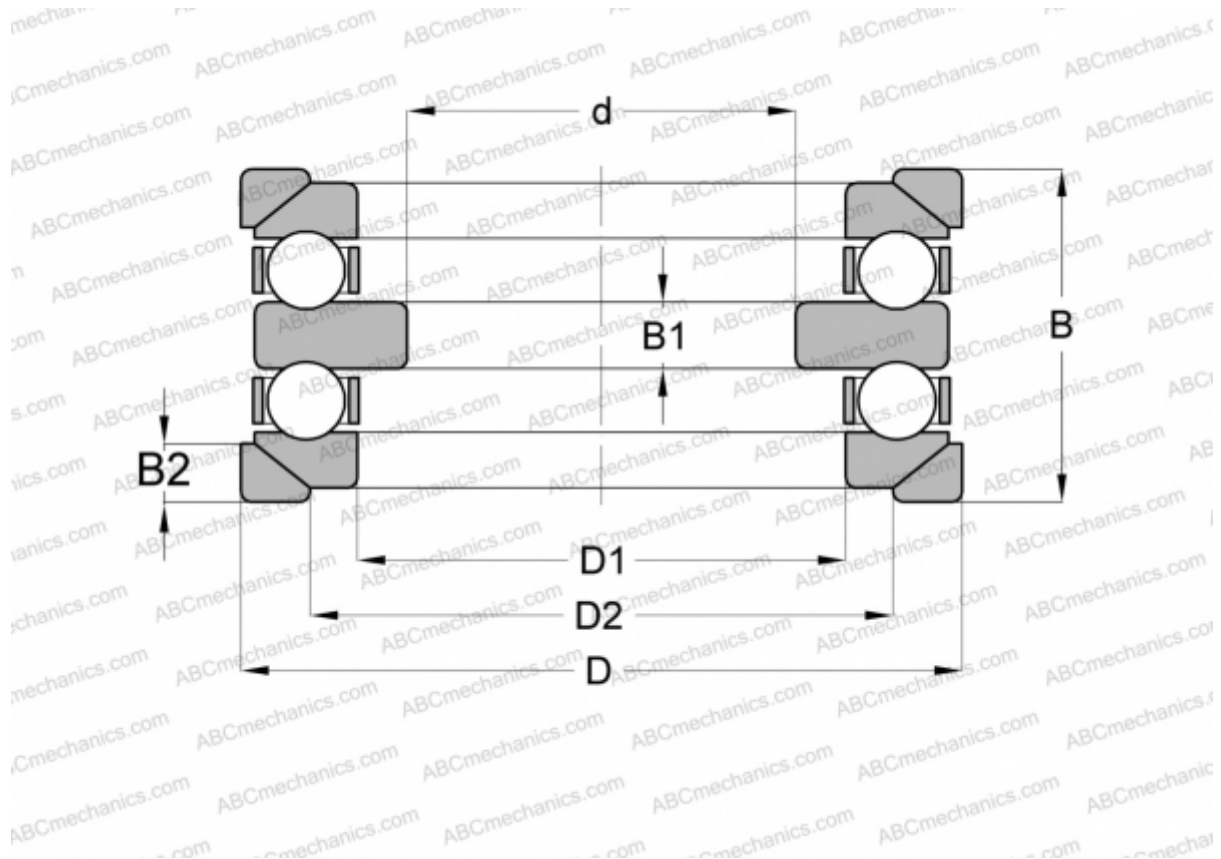

54204 U NSK

Thrust ball bearings

TYPE: Ball bearings, Thrust ball bearing, Double direction, With spherical housing locating washer and one or two seating washers, separable

Technical specification

DIMENSIONS, MM

d	15,000
D	42,000
D1	22,000
D2	30,000
B	32,000
B1	6,000
B2	5,000

WEIGHT, KG 0,191

MANUFACTURER [NSK](#)

INTERCHANGE

ABC	54204+U204
FAG	54204+U204
RIV	DLR 20

INTERCHANGE

STEYR [54204 U](#)