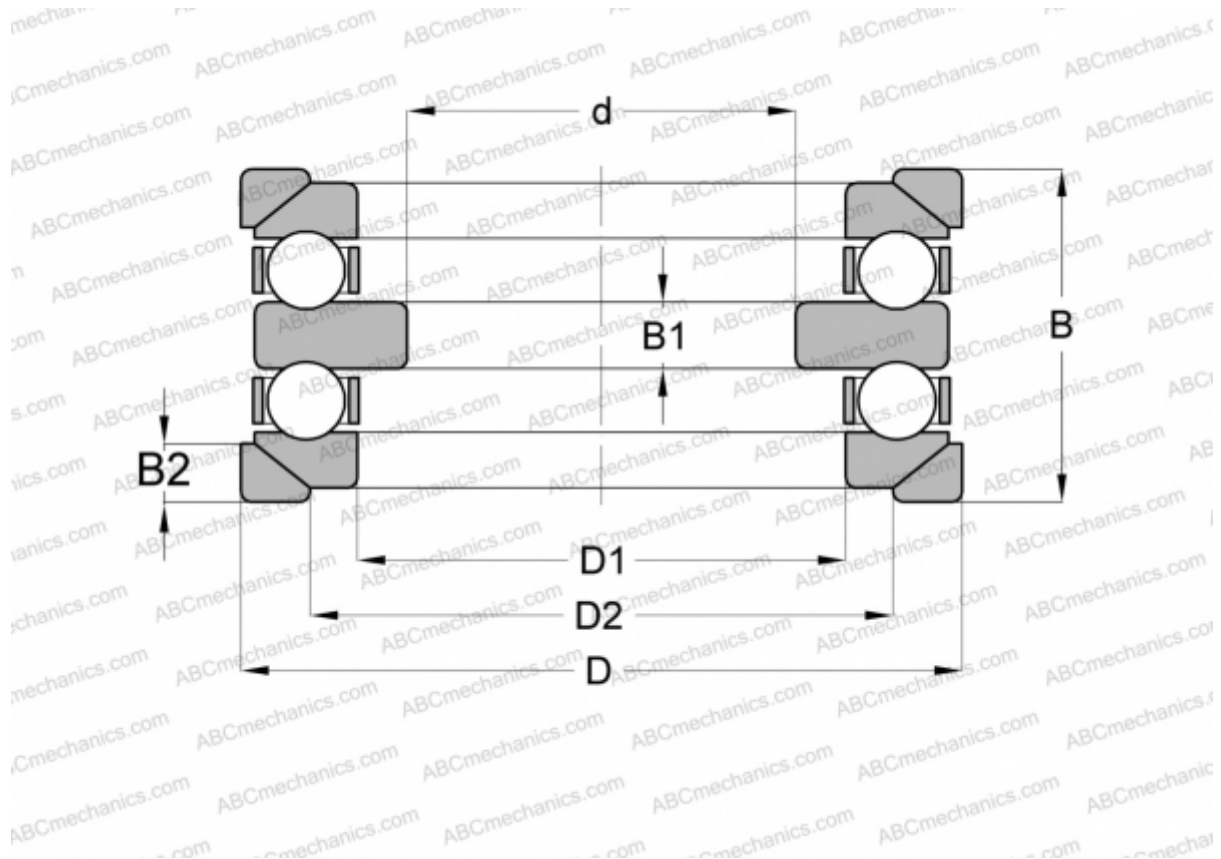

## 54205+U205 ABC

Thrust ball bearings

TYPE: Ball bearings, Thrust ball bearing, Double direction, With spherical housing locating washer and one or two seating washers, separable

### Technical specification

#### DIMENSIONS, MM

d	20,000
D	50,000
D1	27,000
D2	36,000
B	36,000
B1	7,000
B2	5,500

**WEIGHT, KG** 0,304

**MANUFACTURER** [ABC](#)