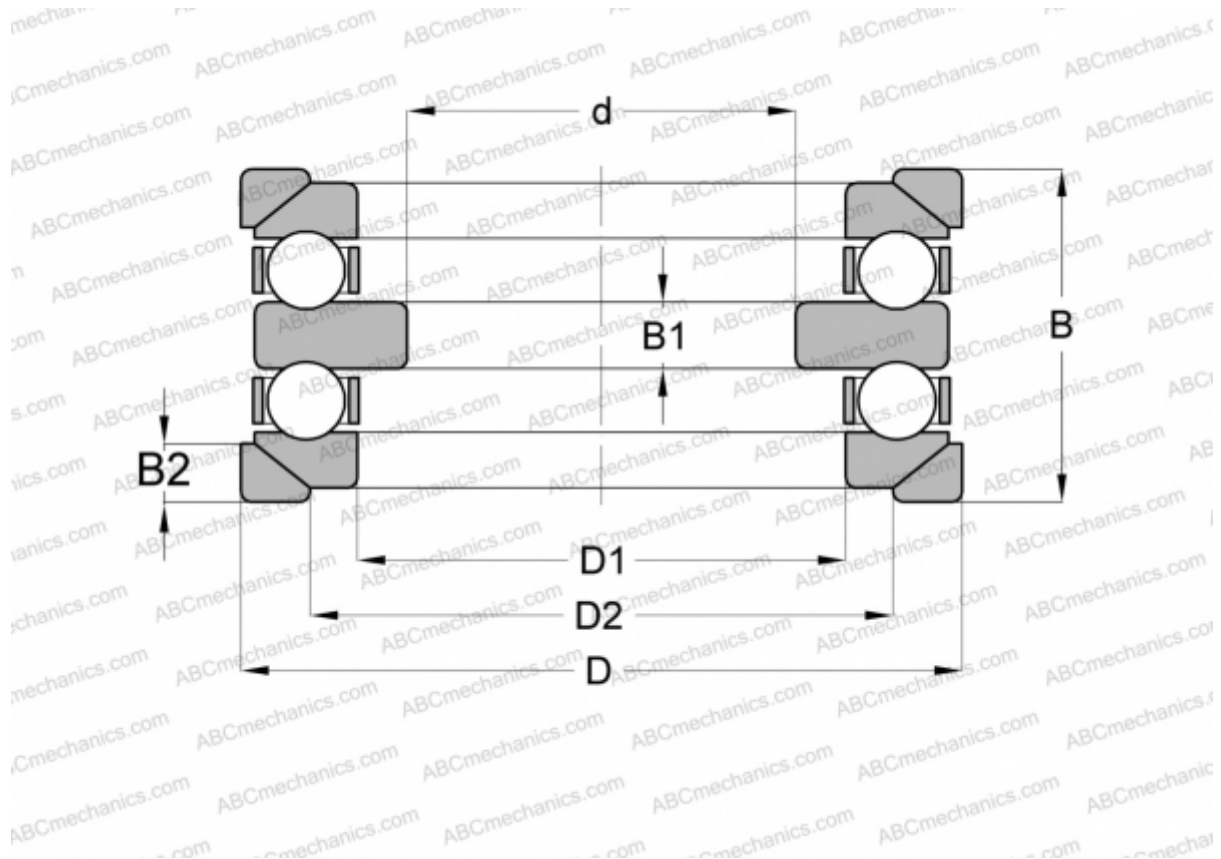

## 54305+U305 ABC

Thrust ball bearings

TYPE: Ball bearings, Thrust ball bearing, Double direction, With spherical housing locating washer and one or two seating washers, separable

### Technical specification

#### DIMENSIONS, MM

d	20,000
D	55,000
D1	27,000
D2	38,000
B	42,000
B1	8,000
B2	6,000

**WEIGHT, KG** 0,431

**MANUFACTURER** [ABC](#)