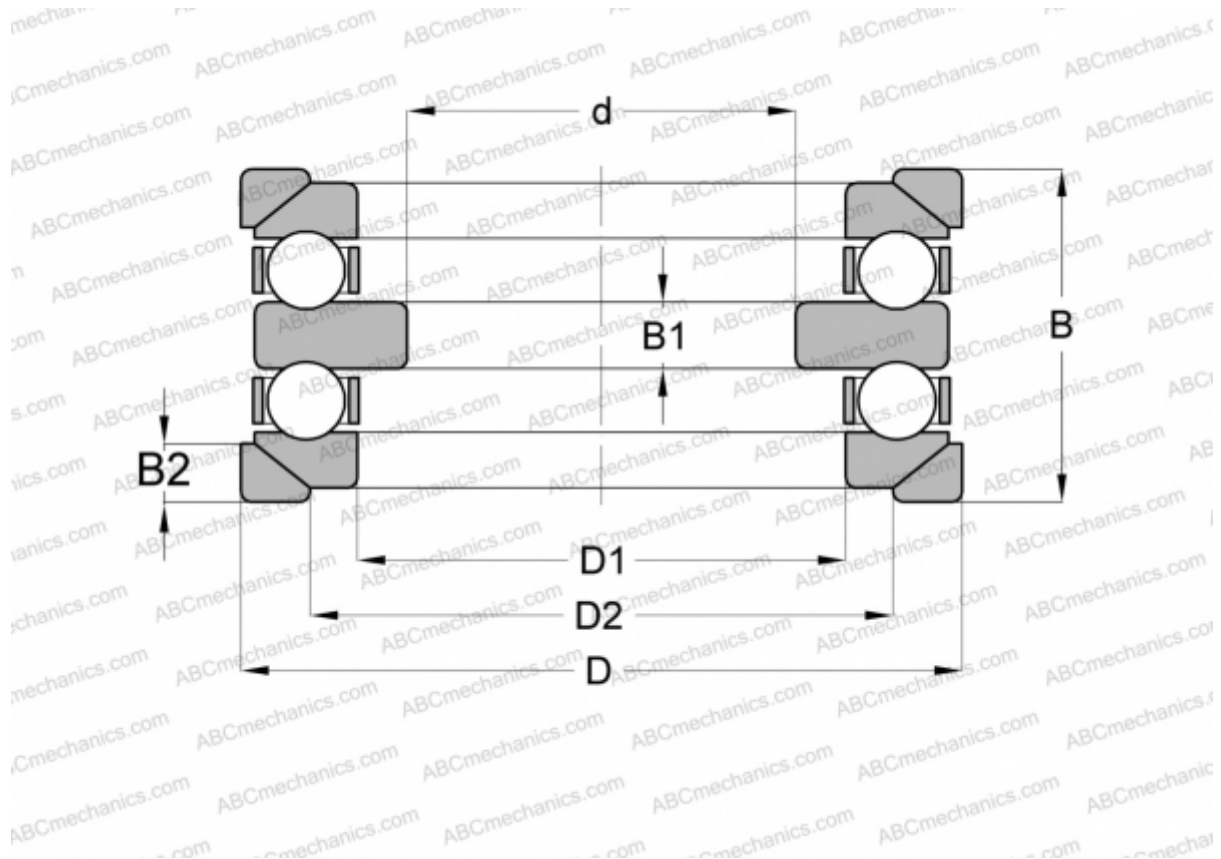

## 54305+U305 FAG

Thrust ball bearings

TYPE: Ball bearings, Thrust ball bearing, Double direction, With spherical housing locating washer and one or two seating washers, separable

### Technical specification

#### DIMENSIONS, MM

d	20,000
D	55,000
D1	27,000
D2	38,000
B	42,000
B1	8,000
B2	6,000

**WEIGHT, KG** 0,431

**MANUFACTURER** [FAG](#)