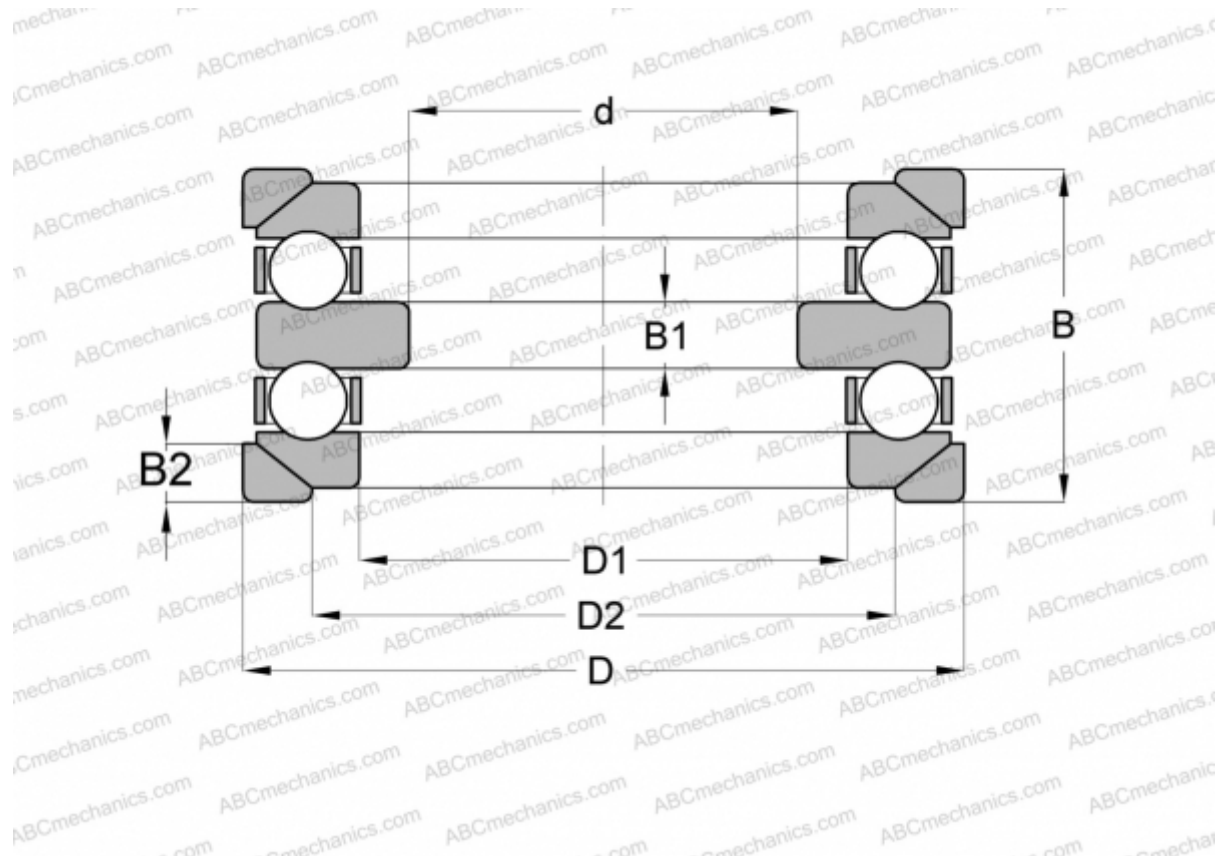

54206+U206 ABC

Thrust ball bearings

TYPE: Ball bearings, Thrust ball bearing, Double direction, With spherical housing locating washer and one or two seating washers, separable

Technical specification

DIMENSIONS, MM

d	25,000
D	55,000
D1	32,000
D2	42,000
B	37,000
B1	7,000
B2	5,500

WEIGHT, KG 0,349

MANUFACTURER [ABC](#)

INTERCHANGE

FAG	54206+U206
RIV	DLRn 30
STEYR	54206 U

INTERCHANGE

NSK [54206 U](#)