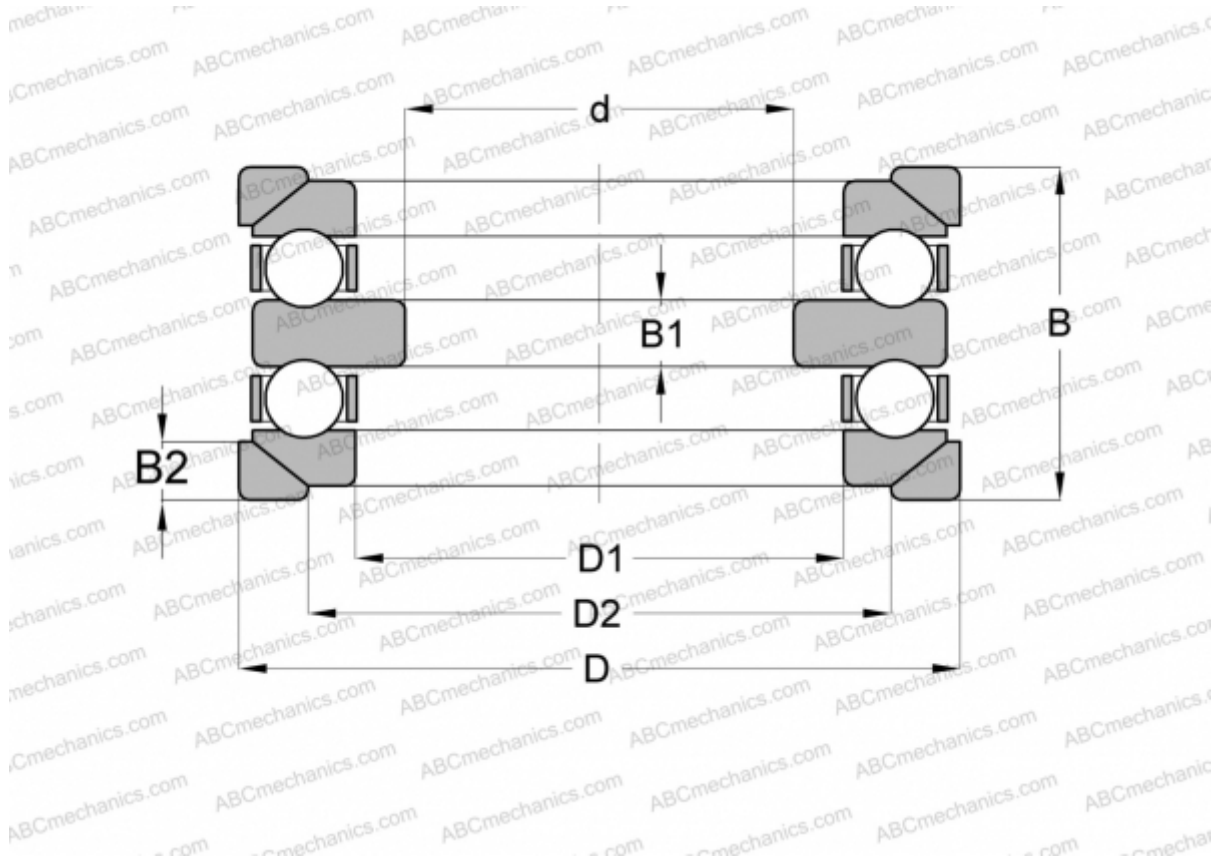

## 54407+U407 FAG

Thrust ball bearings

TYPE: Ball bearings, Thrust ball bearing, Double direction, With spherical housing locating washer and one or two seating washers, separable

### Technical specification

#### DIMENSIONS, MM

d	25,000
D	85,000
D1	37,000
D2	58,000
B	69,000
B1	14,000
B2	10,000

**WEIGHT, KG** 1,792

**MANUFACTURER** [FAG](#)