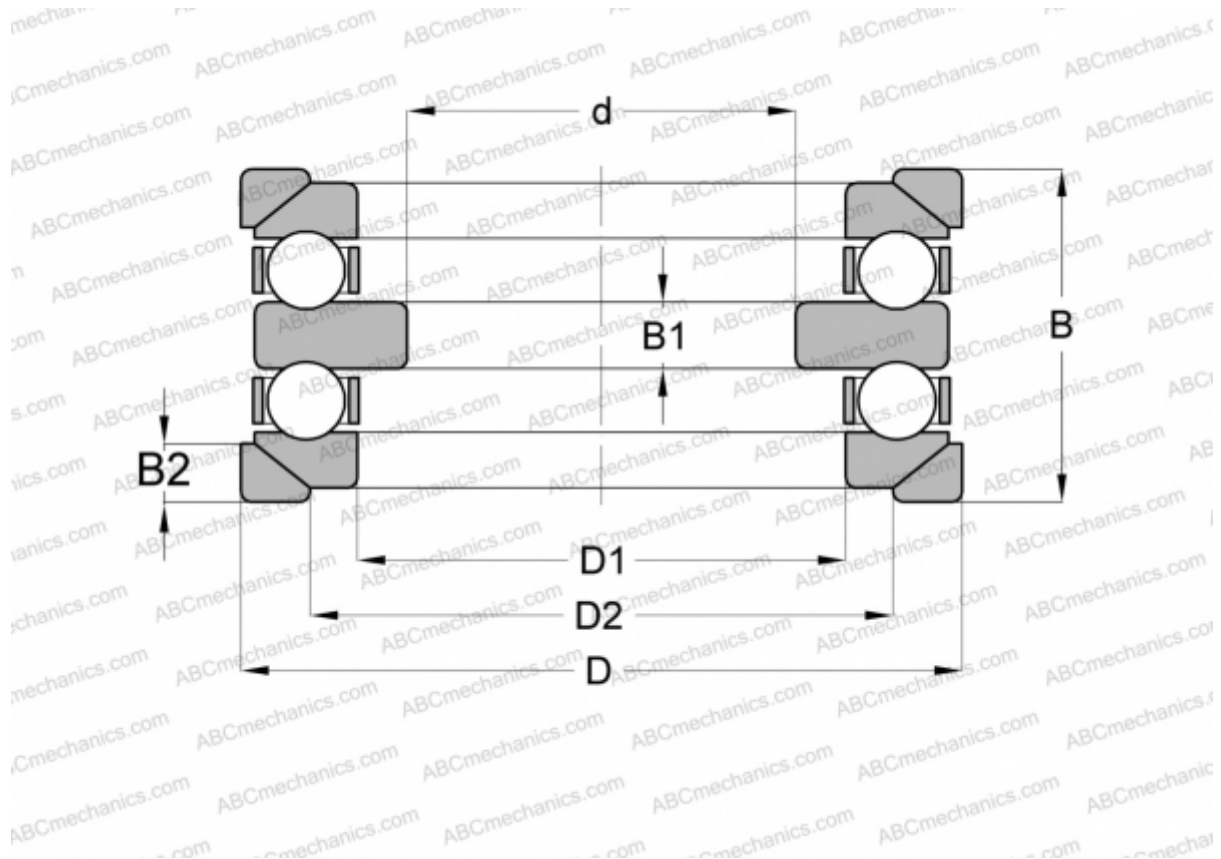

## 54207+U207 ABC

Thrust ball bearings

TYPE: Ball bearings, Thrust ball bearing, Double direction, With spherical housing locating washer and one or two seating washers, separable

### Technical specification

#### DIMENSIONS, MM

d	30,000
D	65,000
D1	37,000
D2	48,000
B	42,000
B1	8,000
B2	7,000

**WEIGHT, KG** 0,544

**MANUFACTURER** [ABC](#)