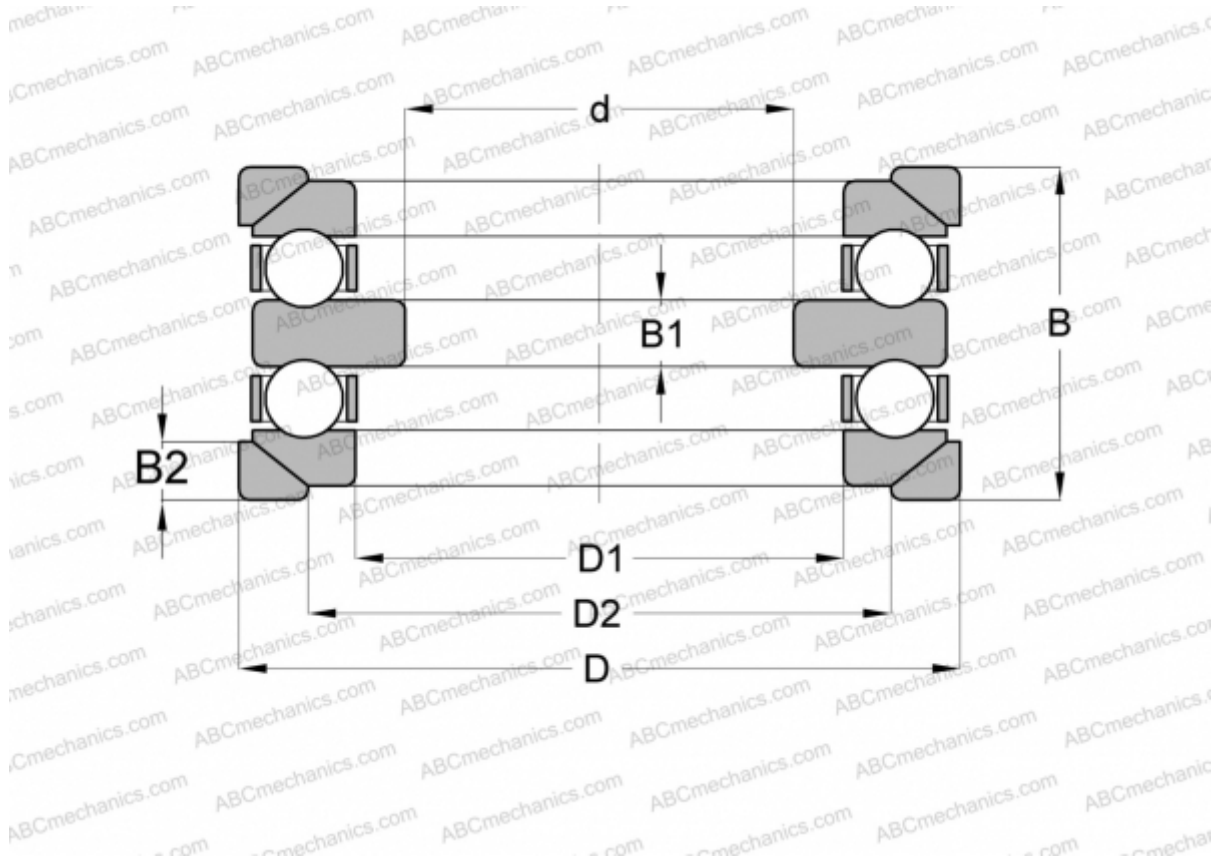

54207 U STEYR

Thrust ball bearings

TYPE: Ball bearings, Thrust ball bearing, Double direction, With spherical housing locating washer and one or two seating washers, separable

Technical specification

DIMENSIONS, MM

d	30,000
D	65,000
D1	37,000
D2	48,000
B	42,000
B1	8,000
B2	7,000

WEIGHT, KG 0,544

MANUFACTURER [STEYR](#)

INTERCHANGE

ABC	54207+U207
FAG	54207+U207
RIV	DLR 35

INTERCHANGE

SKF	54207+U 207
NSK	54207 U