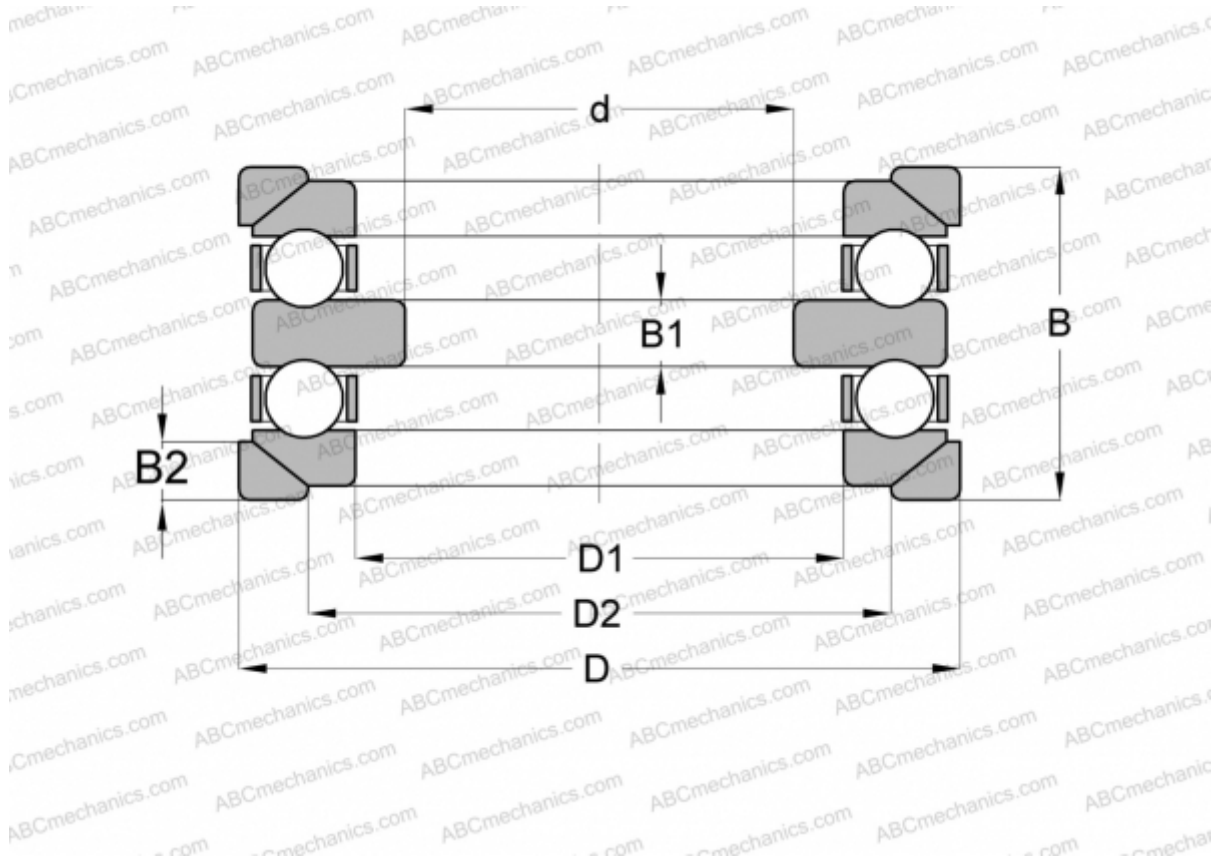

54307+U307 ABC

Thrust ball bearings

TYPE: Ball bearings, Thrust ball bearing, Double direction, With spherical housing locating washer and one or two seating washers, separable

Technical specification

DIMENSIONS, MM

d	30,000
D	72,000
D1	37,000
D2	52,000
B	52,000
B1	10,000
B2	7,500

WEIGHT, KG 0,898

MANUFACTURER [ABC](#)

INTERCHANGE

FAG	54307+U307
RIV	DMR 35
SKF	54307+U 307

INTERCHANGE

STEYR	54307 U
NSK	54307 U