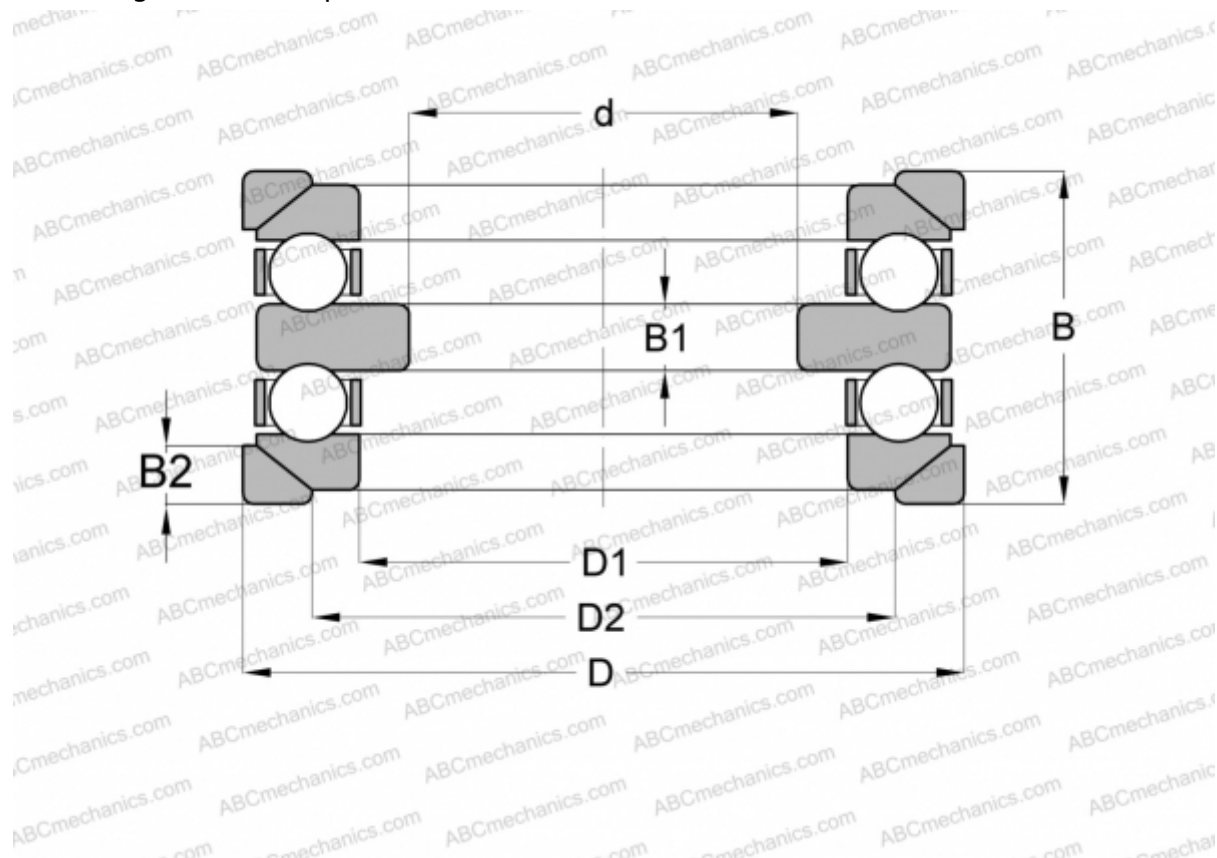

## 54308+U308 ABC

Thrust ball bearings

TYPE: Ball bearings, Thrust ball bearing, Double direction, With spherical housing locating washer and one or two seating washers, separable

### Technical specification

#### DIMENSIONS, MM

d	30,000
D	82,000
D1	42,000
D2	60,000
B	59,000
B1	12,000
B2	8,500

**WEIGHT, KG** 1,338

**MANUFACTURER** [ABC](#)