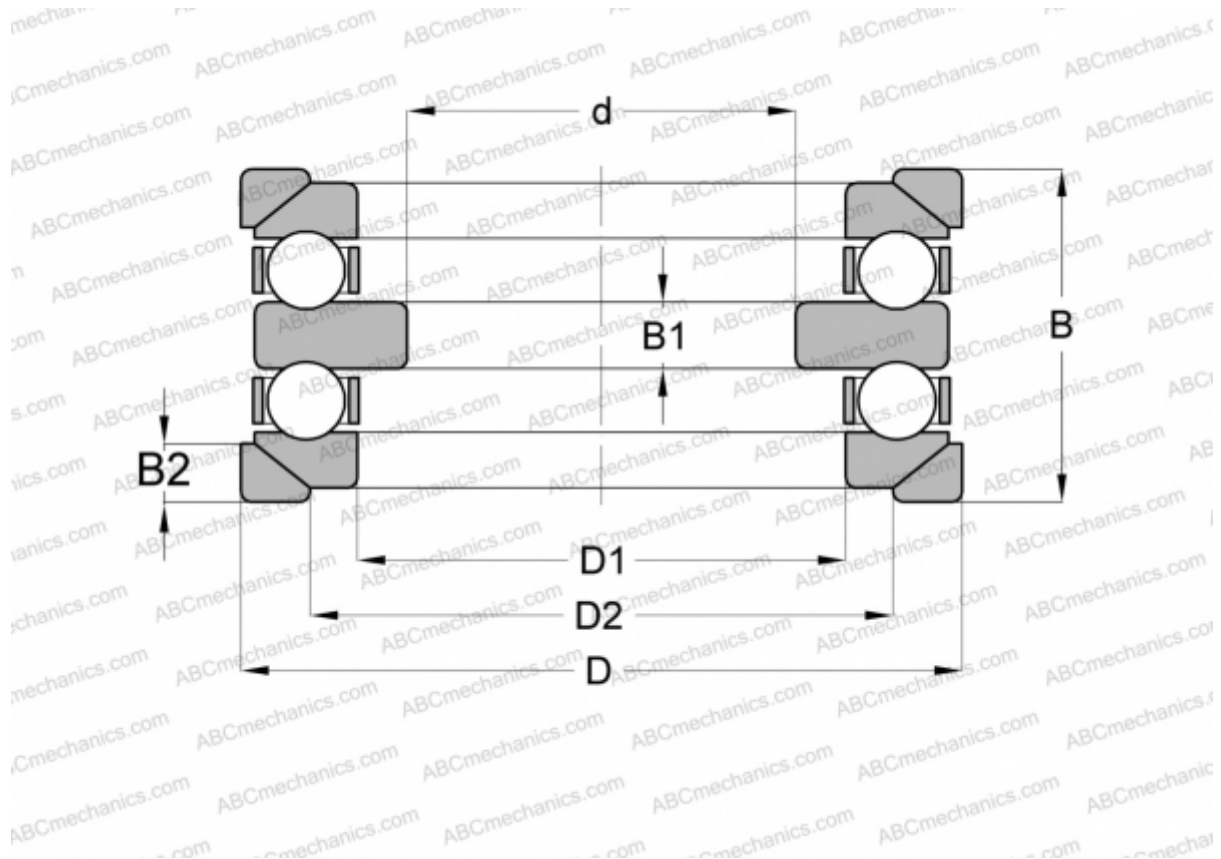

54209+U 209 SKF

Thrust ball bearings

TYPE: Ball bearings, Thrust ball bearing, Double direction, With spherical housing locating washer and one or two seating washers, separable

Technical specification

DIMENSIONS, MM

d	35,000
D	73,000
D1	47,000
D2	60,000
B	45,000
B1	9,000
B2	7,500

WEIGHT, KG 0,780

MANUFACTURER [SKF](#)

INTERCHANGE

ABC	54209+U209
FAG	54209+U209
RIV	DLR 45

INCLUDED PRODUCTS

U 209

INTERCHANGE