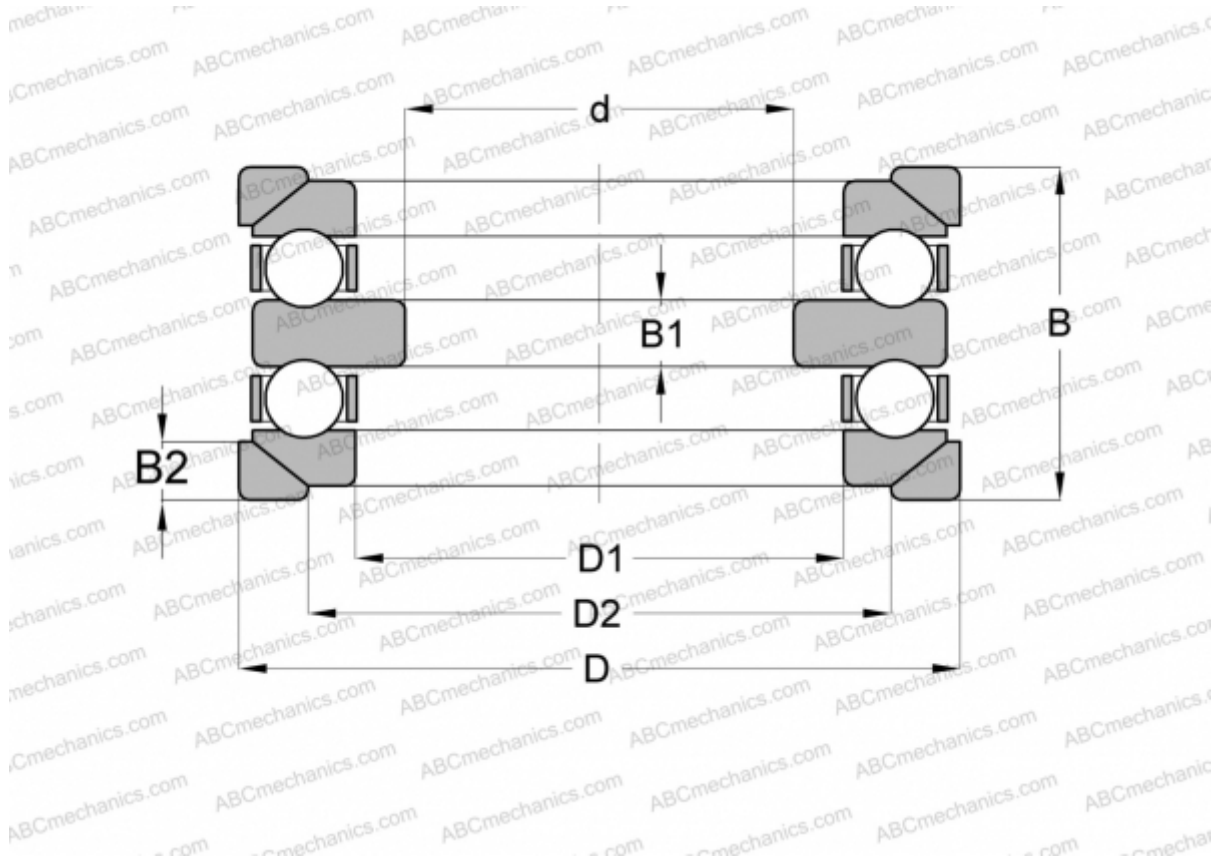

54209 U STEYR

Thrust ball bearings

TYPE: Ball bearings, Thrust ball bearing, Double direction, With spherical housing locating washer and one or two seating washers, separable

Technical specification

DIMENSIONS, MM

d	35,000
D	78,000
D1	47,000
D2	60,000
B	45,000
B1	9,000
B2	7,500

WEIGHT, KG 0,785

MANUFACTURER [STEYR](#)

INTERCHANGE

ABC	54209+U209
FAG	54209+U209
RIV	DLR 45

INTERCHANGE

SKF	54209+U 209
NSK	54209 U