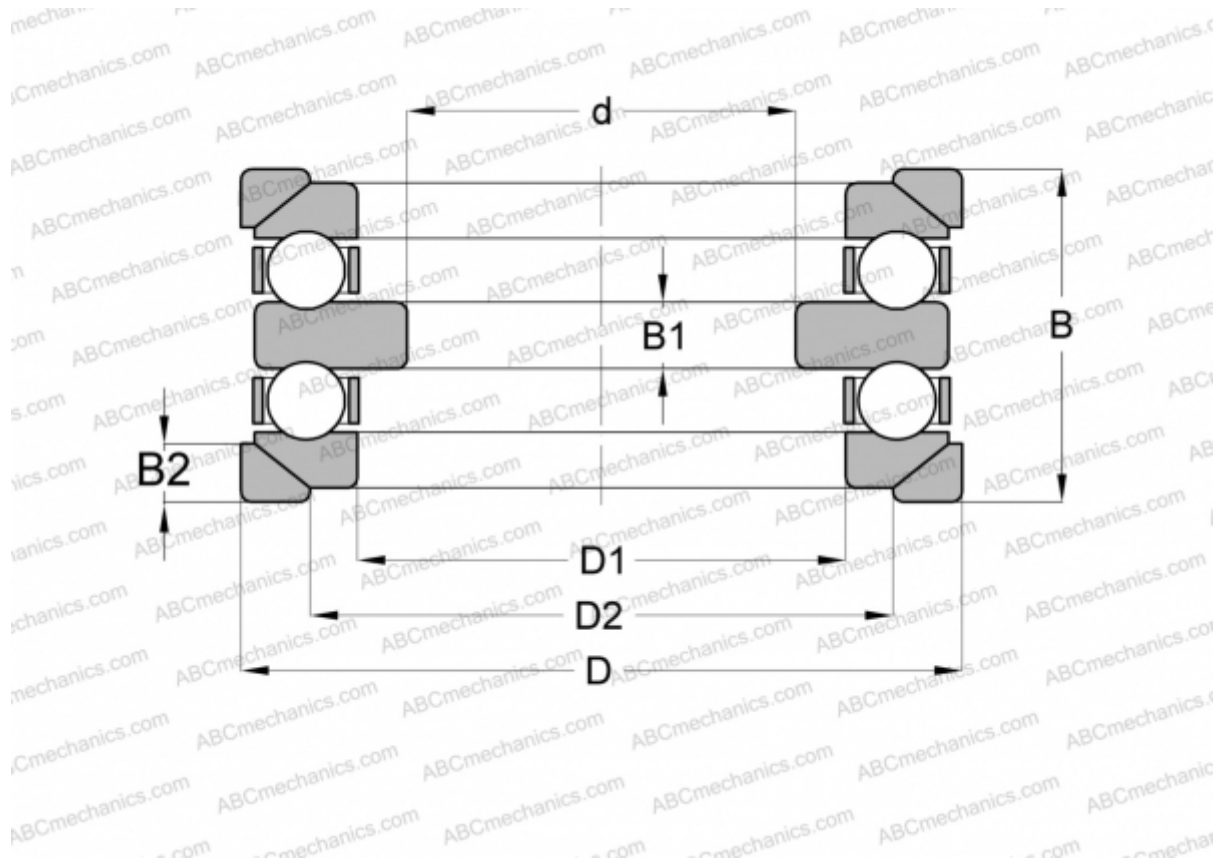

## 54309+U309 ABC

Thrust ball bearings

TYPE: Ball bearings, Thrust ball bearing, Double direction, With spherical housing locating washer and one or two seating washers, separable

### Technical specification

#### DIMENSIONS, MM

d	35,000
D	90,000
D1	47,000
D2	65,000
B	62,000
B1	12,000
B2	10,000

**WEIGHT, KG** 1,619

**MANUFACTURER** [ABC](#)