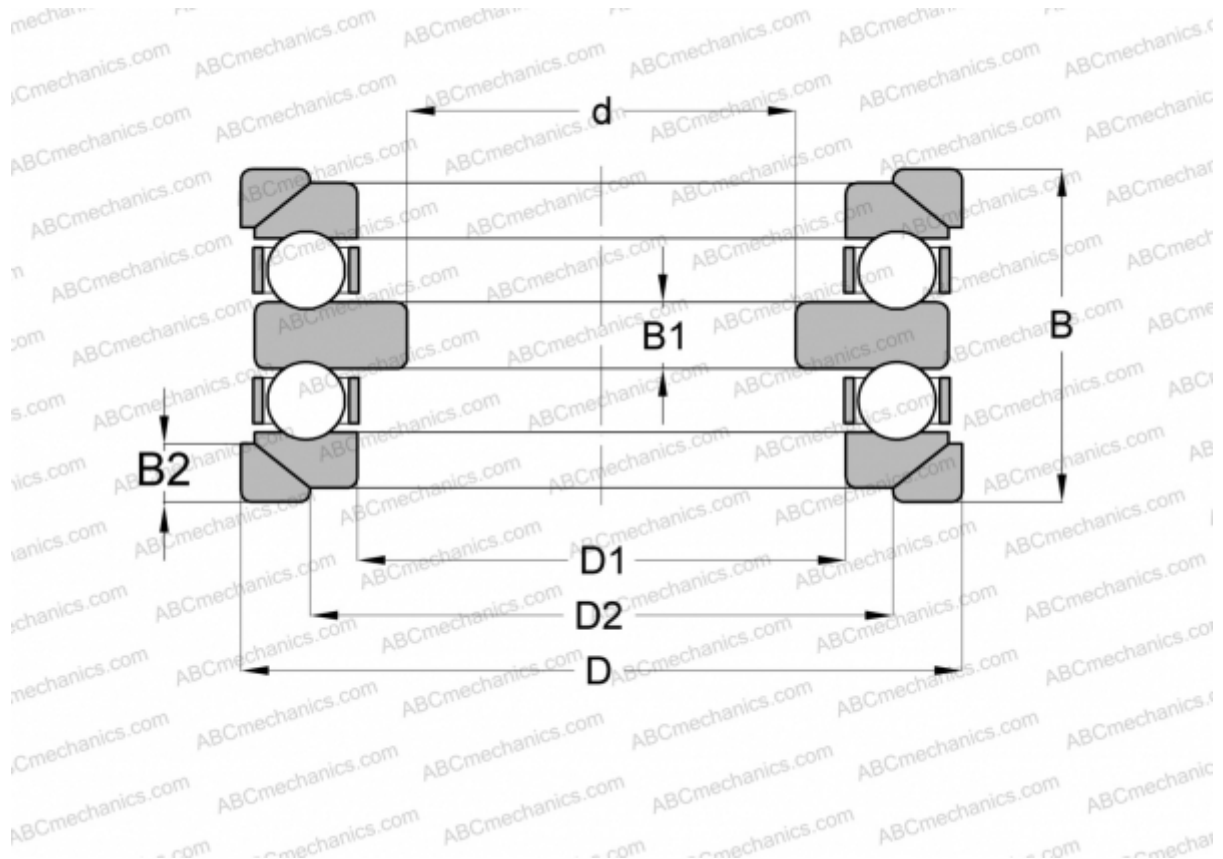

54309+U309 FAG

Thrust ball bearings

TYPE: Ball bearings, Thrust ball bearing, Double direction, With spherical housing locating washer and one or two seating washers, separable

Technical specification

DIMENSIONS, MM

d	35,000
D	90,000
D1	47,000
D2	65,000
B	62,000
B1	12,000
B2	10,000

WEIGHT, KG 1,619

MANUFACTURER [FAG](#)

INTERCHANGE

ABC	54309+U309
RIV	DMR 45
SKF	54309+U 309

INTERCHANGE

STEYR	54309 U
NSK	54309 U