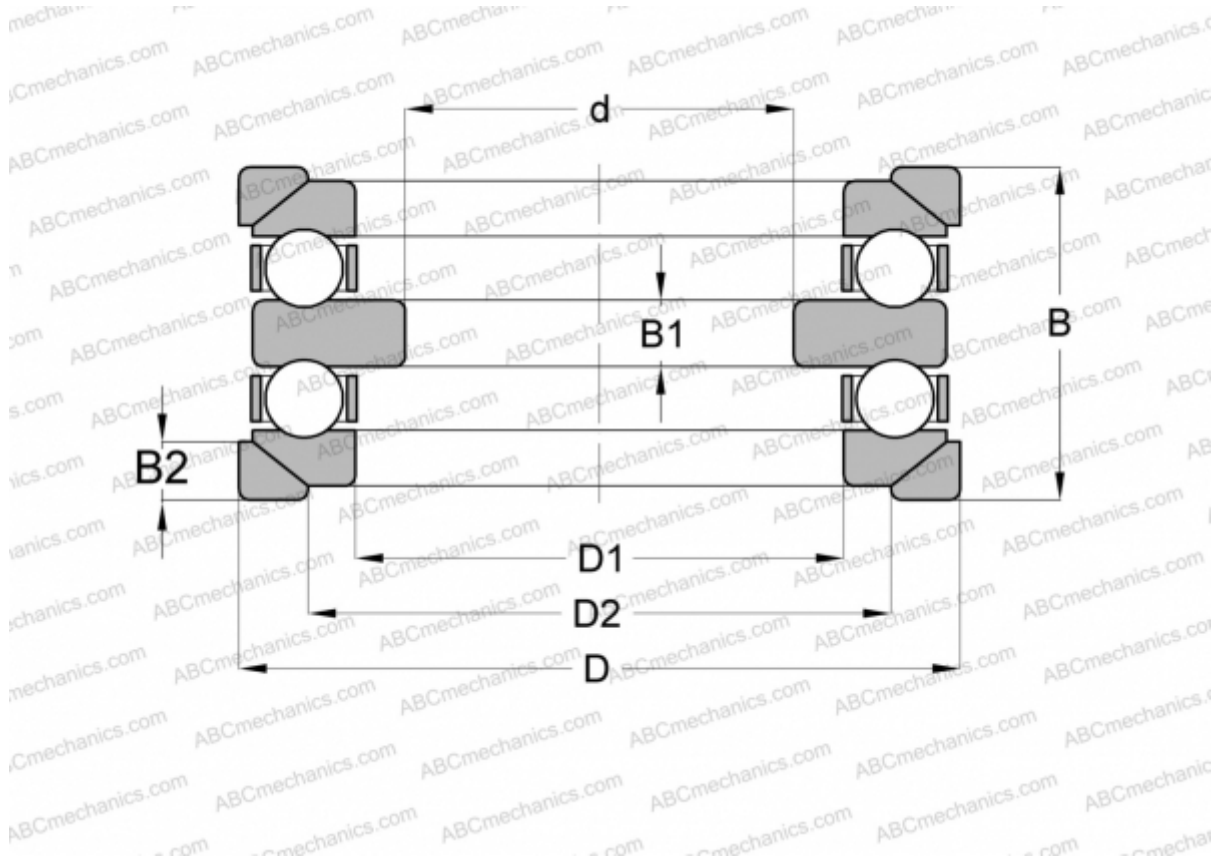

54409+U409 FAG

Thrust ball bearings

TYPE: Ball bearings, Thrust ball bearing, Double direction, With spherical housing locating washer and one or two seating washers, separable

Technical specification

DIMENSIONS, MM

d	35,000
D	105,000
D1	47,000
D2	72,000
B	86,000
B1	17,000
B2	12,500

WEIGHT, KG 3,420

MANUFACTURER [FAG](#)

INTERCHANGE

ABC	54409+U409
RIV	DPR 45
SKF	54409+U 409

INTERCHANGE

STEYR	54409 U
NSK	54409 U