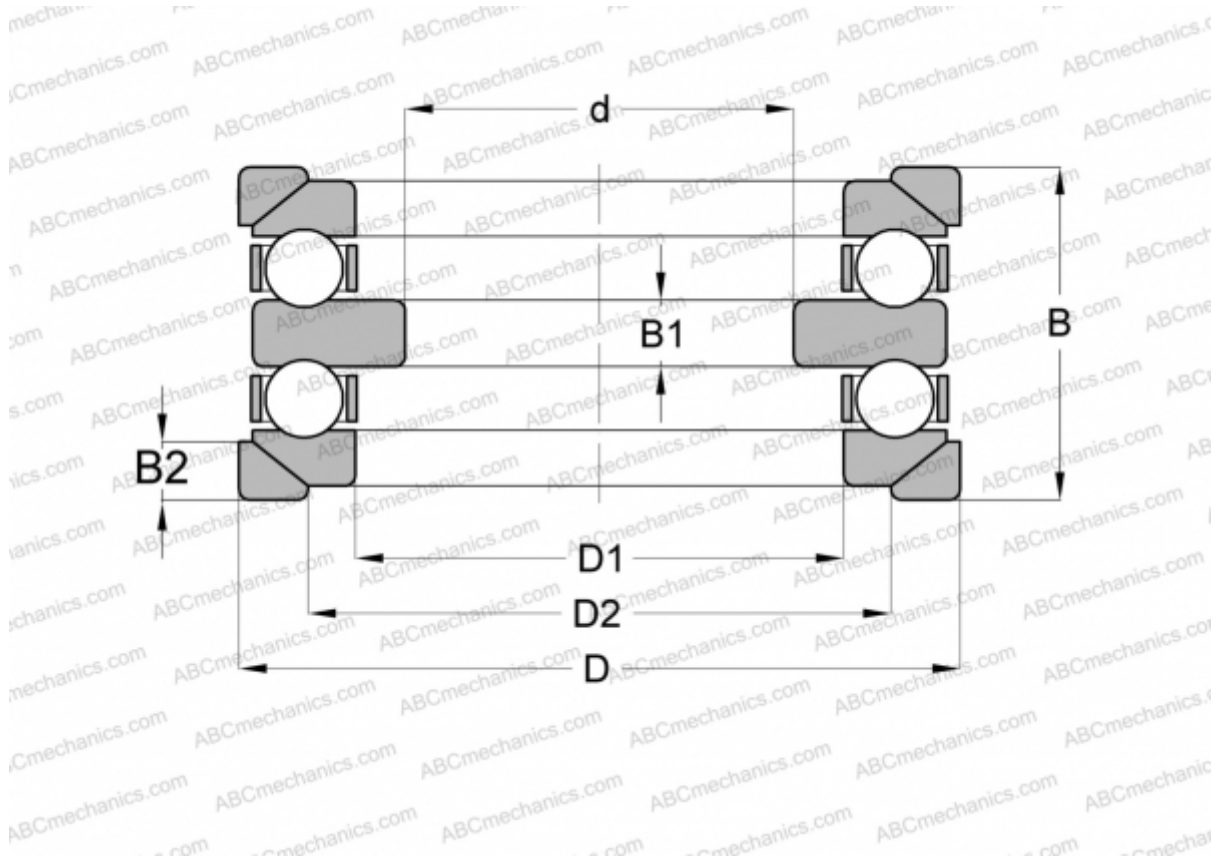

## 54409 U NSK

Thrust ball bearings

TYPE: Ball bearings, Thrust ball bearing, Double direction, With spherical housing locating washer and one or two seating washers, separable

### Technical specification

#### DIMENSIONS, MM

d	35,000
D	105,000
D1	47,000
D2	72,000
B	86,000
B1	17,000
B2	12,500

**WEIGHT, KG** 3,420

**MANUFACTURER** [NSK](#)