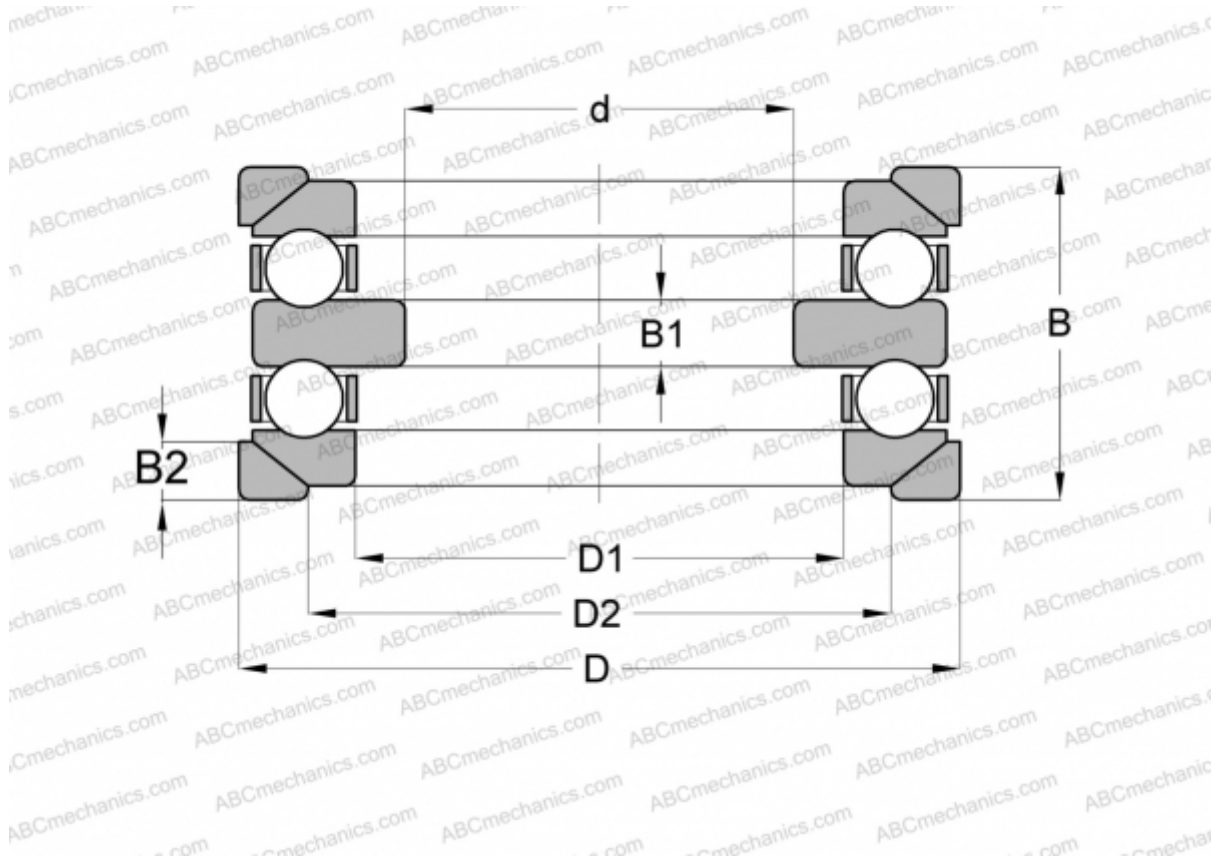

## 54410 U NSK

Thrust ball bearings

TYPE: Ball bearings, Thrust ball bearing, Double direction, With spherical housing locating washer and one or two seating washers, separable

### Technical specification

#### DIMENSIONS, MM

d	40,000
D	115,000
D1	52,000
D2	80,000
B	92,000
B1	18,000
B2	14,000

**WEIGHT, KG** 4,391

**MANUFACTURER** [NSK](#)