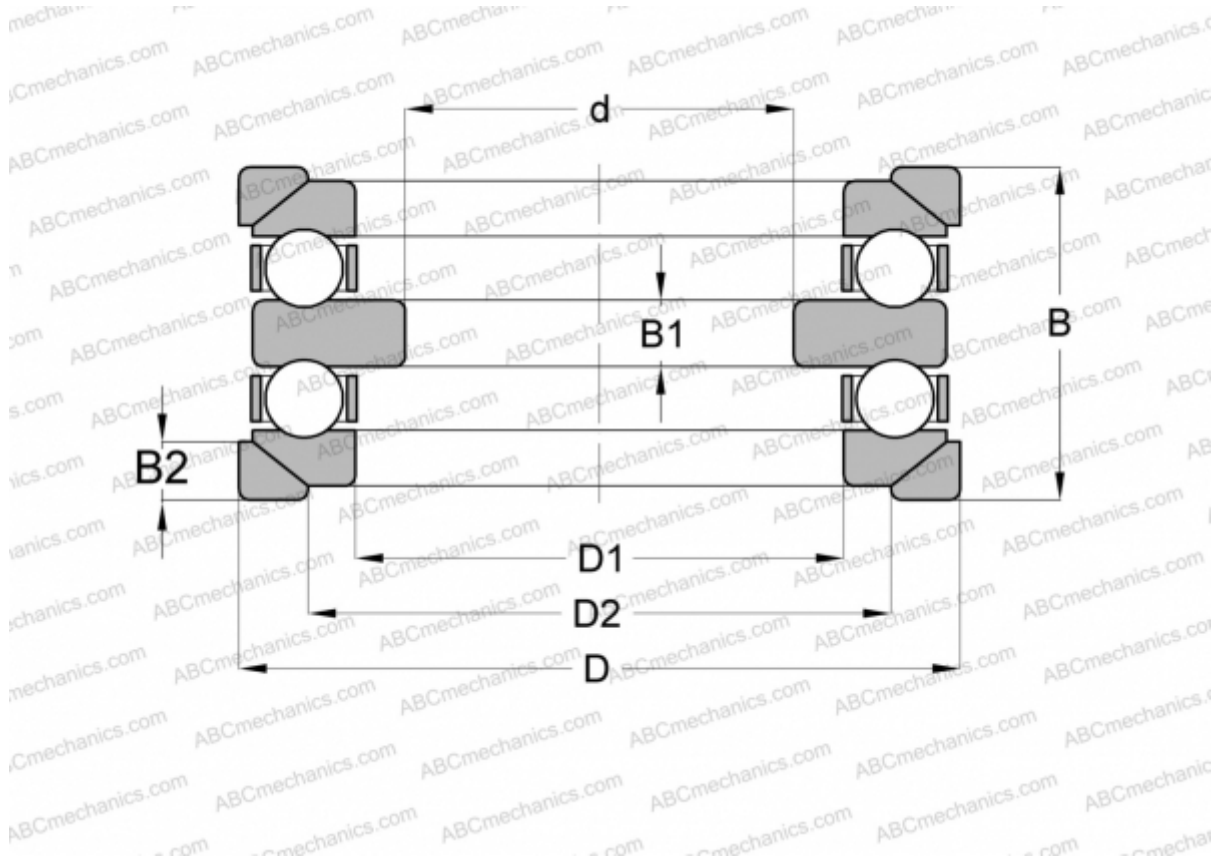

DLR 55 RIV

Thrust ball bearings

TYPE: Ball bearings, Thrust ball bearing, Double direction, With spherical housing locating washer and one or two seating washers, separable

Technical specification

DIMENSIONS, MM

d	45,000
D	95,000
D1	57,000
D2	72,000
B	55,000
B1	10,000
B2	9,000

WEIGHT, KG 1,442

MANUFACTURER [RIV](#)

INTERCHANGE

ABC	54211+U211
FAG	54211+U211
SKF	54211+U 211

INTERCHANGE

STEYR	54211 U
NSK	54211 U