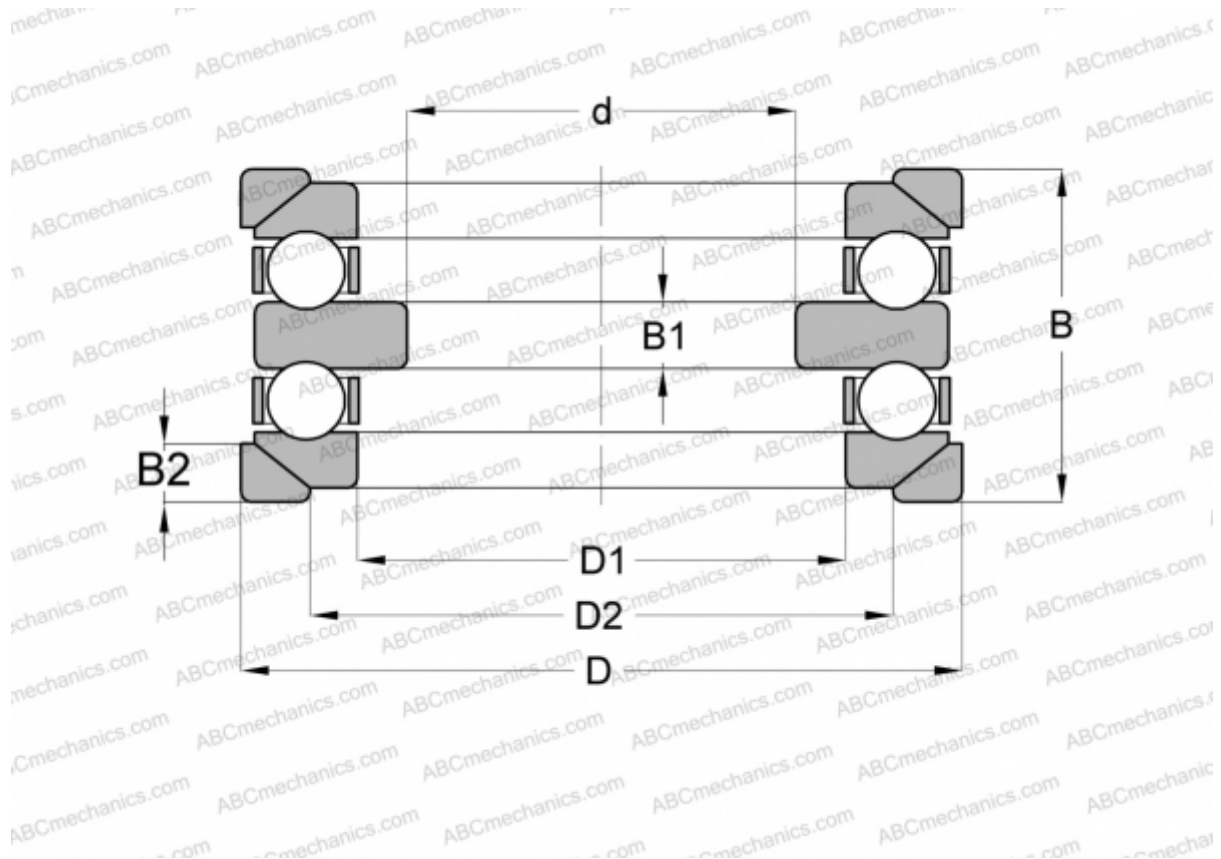

54211+U 211 SKF

Thrust ball bearings

TYPE: Ball bearings, Thrust ball bearing, Double direction, With spherical housing locating washer and one or two seating washers, separable

Technical specification

DIMENSIONS, MM

d	45,000
D	90,000
D1	57,000
D2	72,000
B	55,000
B1	10,000
B2	9,000

WEIGHT, KG 1,300

MANUFACTURER [SKF](#)

INTERCHANGE

ABC	54211+U211
FAG	54211+U211
RIV	DLR 55

INCLUDED PRODUCTS

U 211

INTERCHANGE