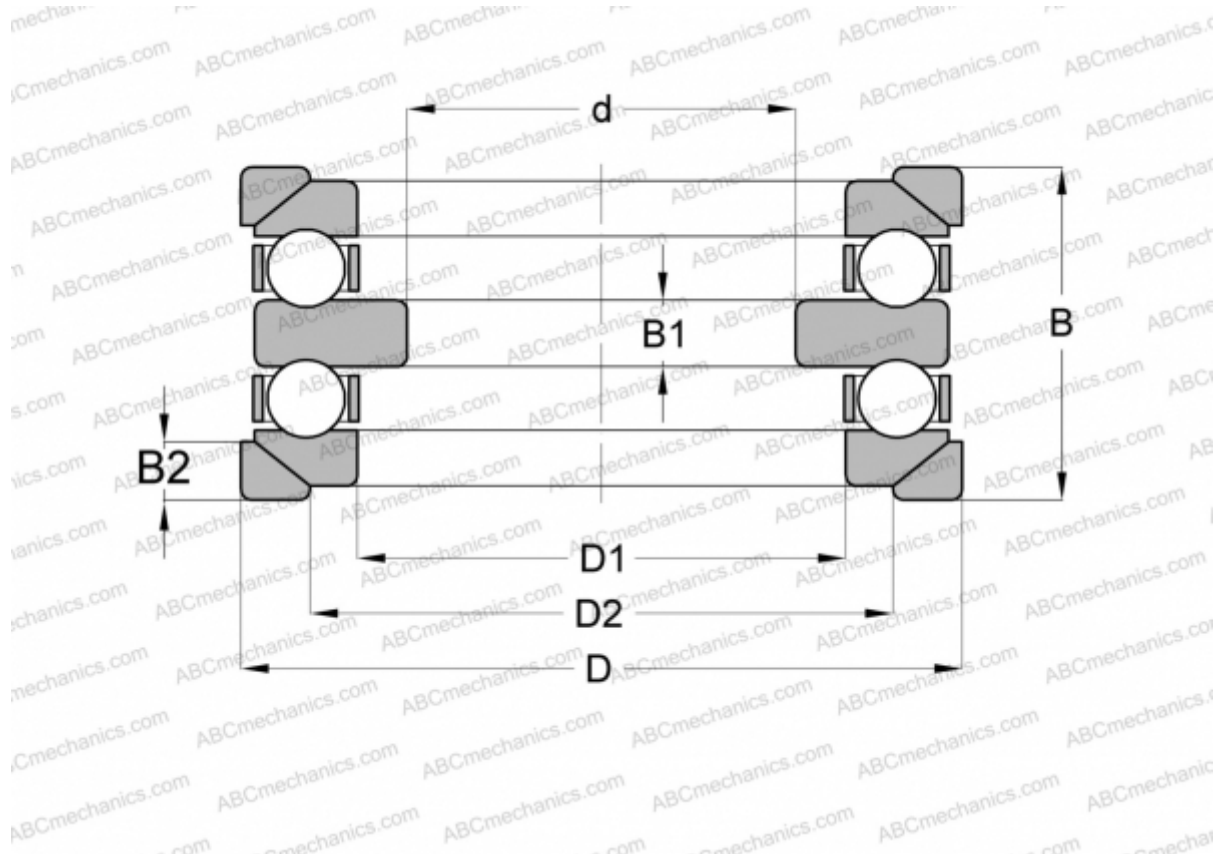

54311 U NSK

Thrust ball bearings

TYPE: Ball bearings, Thrust ball bearing, Double direction, With spherical housing locating washer and one or two seating washers, separable

Technical specification

DIMENSIONS, MM

d	45,000
D	110,000
D1	57,000
D2	80,000
B	78,000
B1	15,000
B2	11,500

WEIGHT, KG 3,211

MANUFACTURER [NSK](#)

INTERCHANGE

ABC	54311+U311
FAG	54311+U311
RIV	DMR 55

INTERCHANGE

STEYR [54311 U](#)