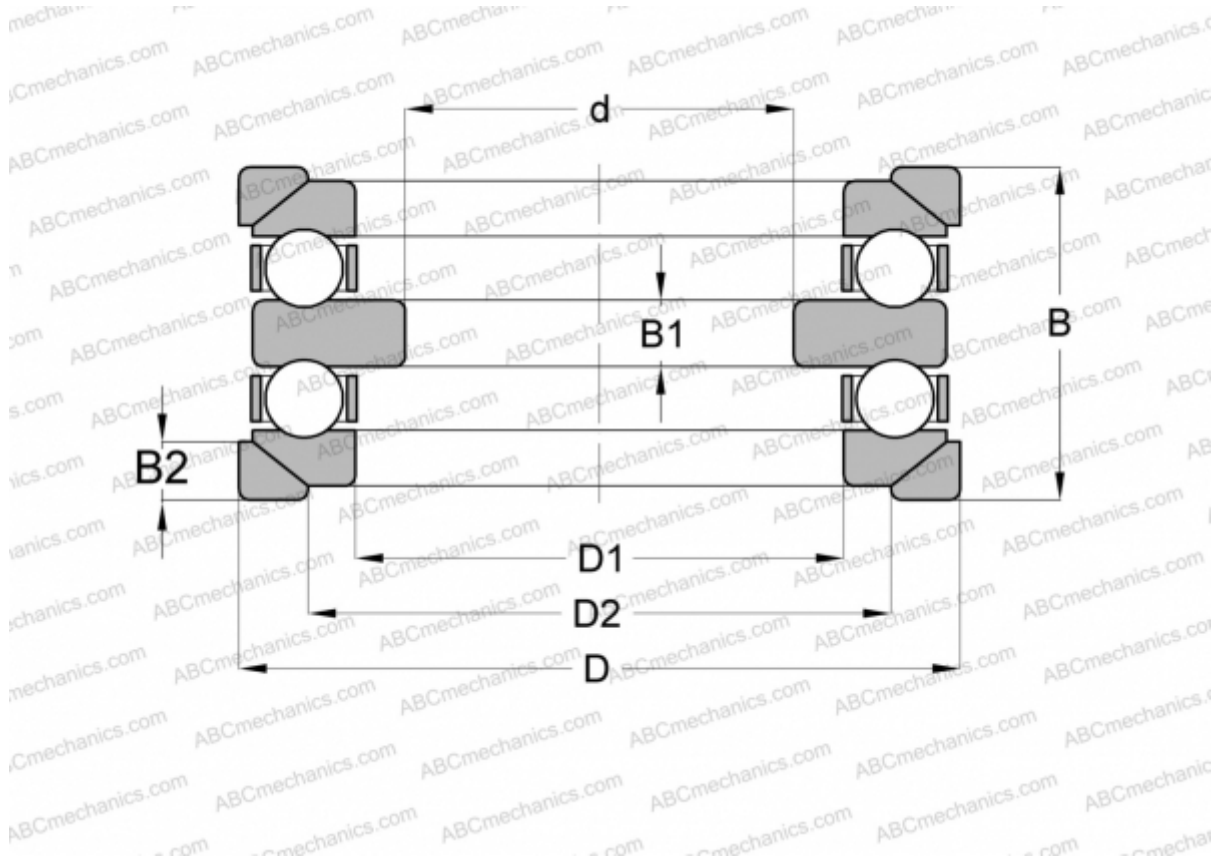

## 54411+U411 ABC

Thrust ball bearings

TYPE: Ball bearings, Thrust ball bearing, Double direction, With spherical housing locating washer and one or two seating washers, separable

### Technical specification

#### DIMENSIONS, MM

d	45,000
D	125,000
D1	57,000
D2	88,000
B	101,000
B1	20,000
B2	15,500

**WEIGHT, KG** 5,625

**MANUFACTURER** [ABC](#)