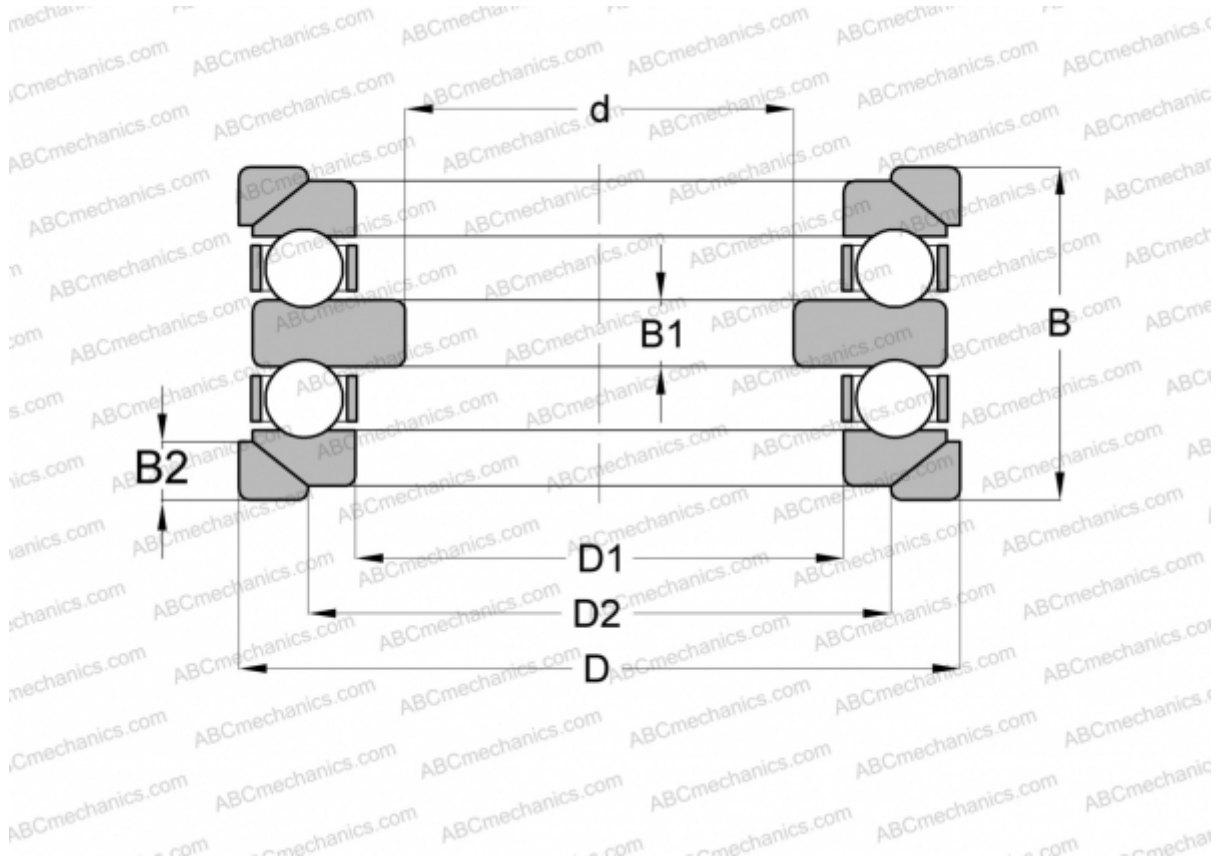

54212 U STEYR

Thrust ball bearings

TYPE: Ball bearings, Thrust ball bearing, Double direction, With spherical housing locating washer and one or two seating washers, separable

Technical specification

DIMENSIONS, MM

d	50,000
D	100,000
D1	62,000
D2	78,000
B	56,000
B1	10,000
B2	9,000

WEIGHT, KG 1,569

MANUFACTURER [STEYR](#)

INTERCHANGE

ABC	54212+U212
FAG	54212+U212
RIV	DLR 60

INTERCHANGE

NSK [54212 U](#)