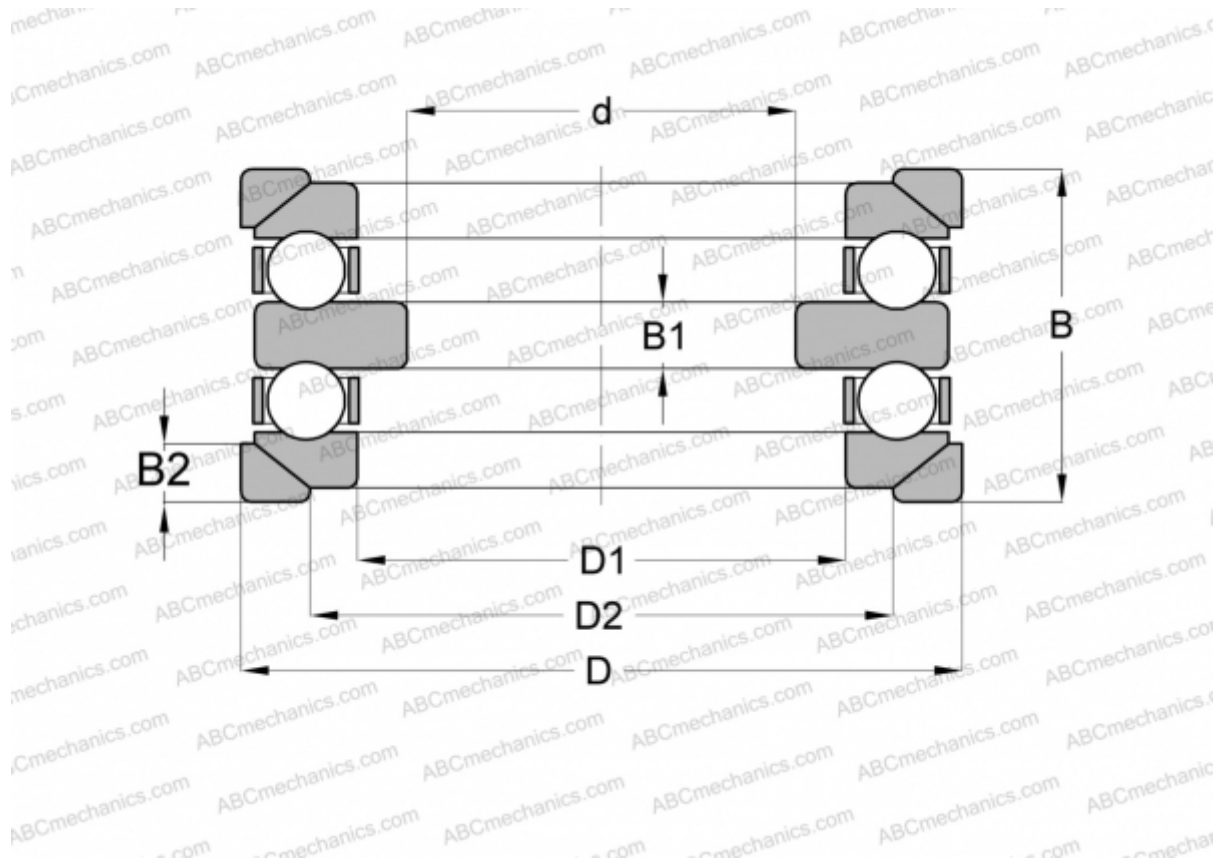

54312 U NSK

Thrust ball bearings

TYPE: Ball bearings, Thrust ball bearing, Double direction, With spherical housing locating washer and one or two seating washers, separable

Technical specification

DIMENSIONS, MM

d	50,000
D	115,000
D1	62,000
D2	85,000
B	78,000
B1	15,000
B2	11,500

WEIGHT, KG 3,370

MANUFACTURER [NSK](#)

INTERCHANGE

ABC	54312+U312
FAG	54312+U312
RIV	DMR 60

INTERCHANGE

SKF	54312+U 312
STEYR	54312 U