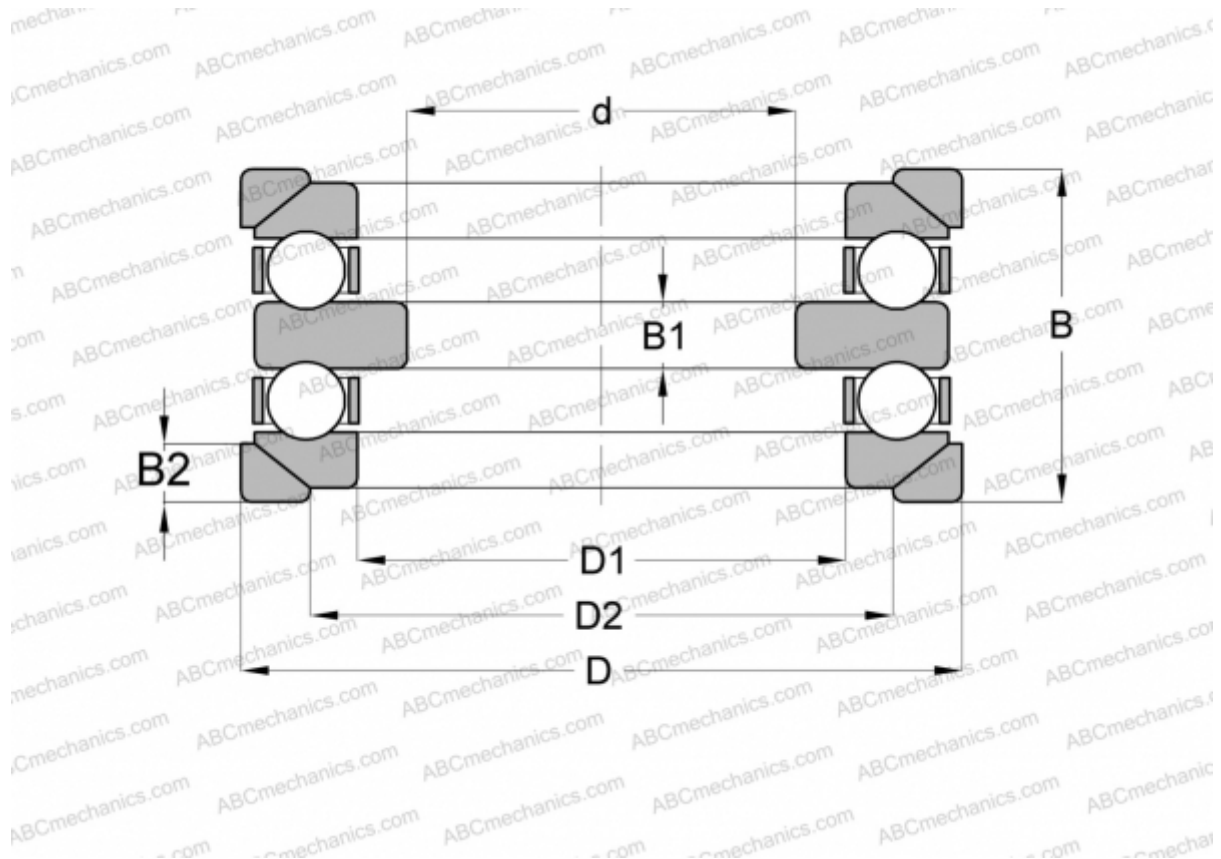

## 54213+U213 ABC

Thrust ball bearings

TYPE: Ball bearings, Thrust ball bearing, Double direction, With spherical housing locating washer and one or two seating washers, separable

### Technical specification

#### DIMENSIONS, MM

d	55,000
D	105,000
D1	67,000
D2	82,000
B	57,000
B1	10,000
B2	9,000

**WEIGHT, KG** 1,701

**MANUFACTURER** [ABC](#)