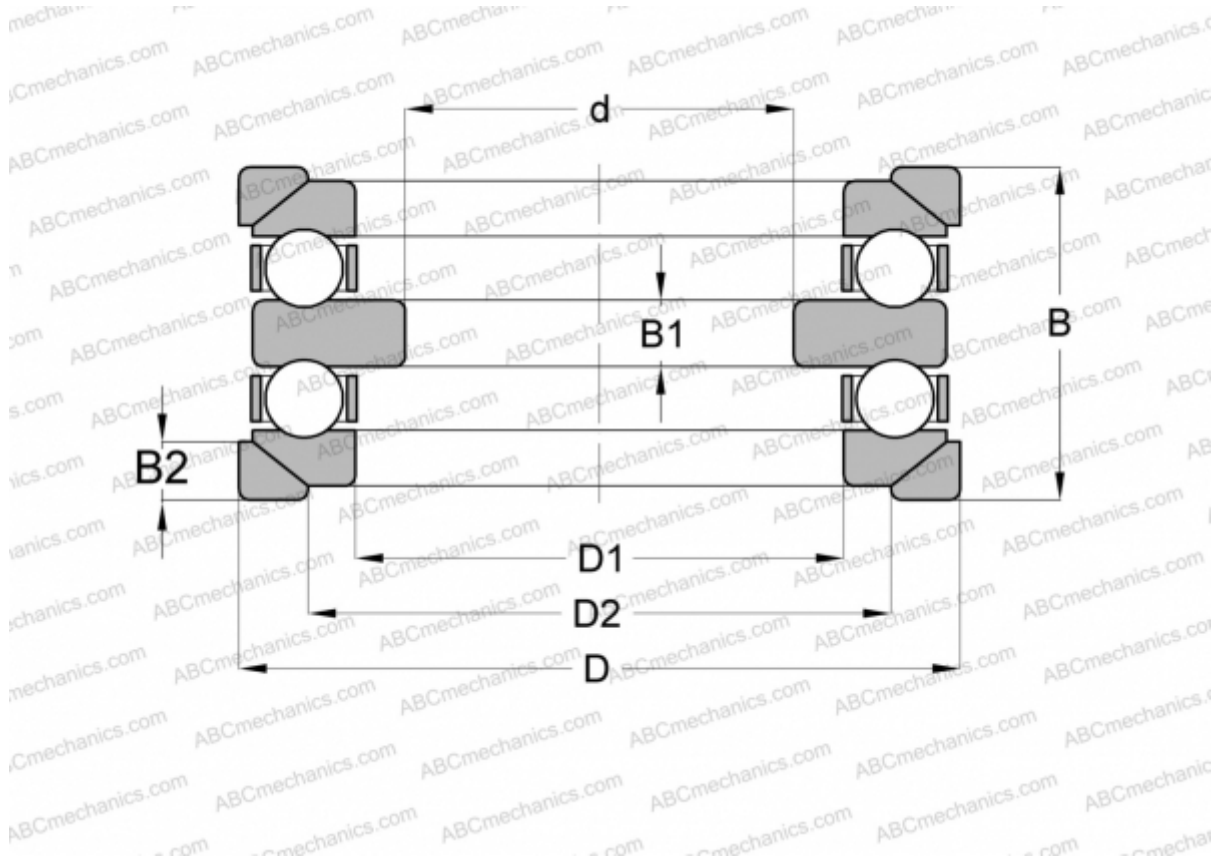

54213 U STEYR

Thrust ball bearings

TYPE: Ball bearings, Thrust ball bearing, Double direction, With spherical housing locating washer and one or two seating washers, separable

Technical specification

DIMENSIONS, MM

d	55,000
D	105,000
D1	67,000
D2	82,000
B	57,000
B1	10,000
B2	9,000

WEIGHT, KG 1,701

MANUFACTURER [STEYR](#)

INTERCHANGE

ABC	54213+U213
FAG	54213+U213
RIV	DLR 65

INTERCHANGE

NSK [54213 U](#)