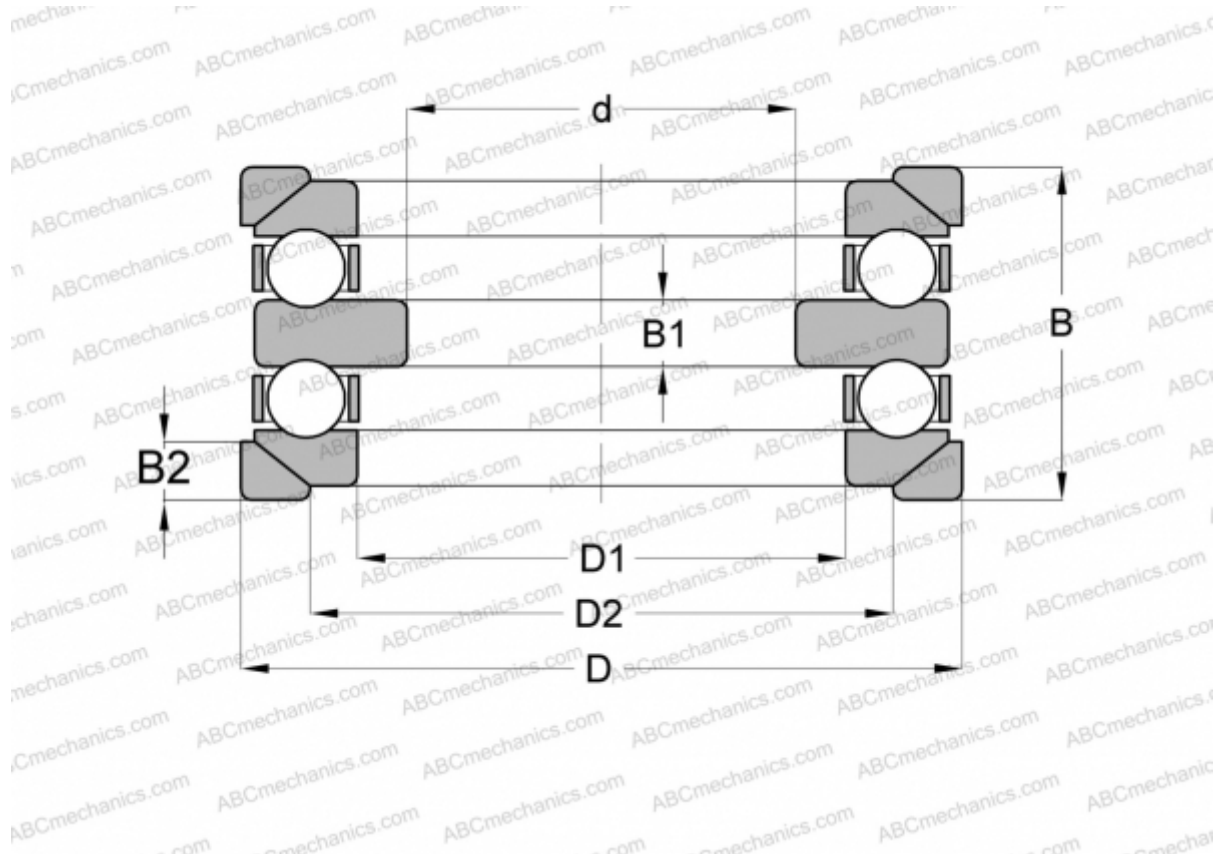

54213 U NSK

Thrust ball bearings

TYPE: Ball bearings, Thrust ball bearing, Double direction, With spherical housing locating washer and one or two seating washers, separable

Technical specification

DIMENSIONS, MM

d	55,000
D	105,000
D1	67,000
D2	82,000
B	57,000
B1	10,000
B2	9,000

WEIGHT, KG 1,701

MANUFACTURER [NSK](#)

INTERCHANGE

ABC	54213+U213
FAG	54213+U213
RIV	DLR 65

INTERCHANGE

STEYR [54213 U](#)