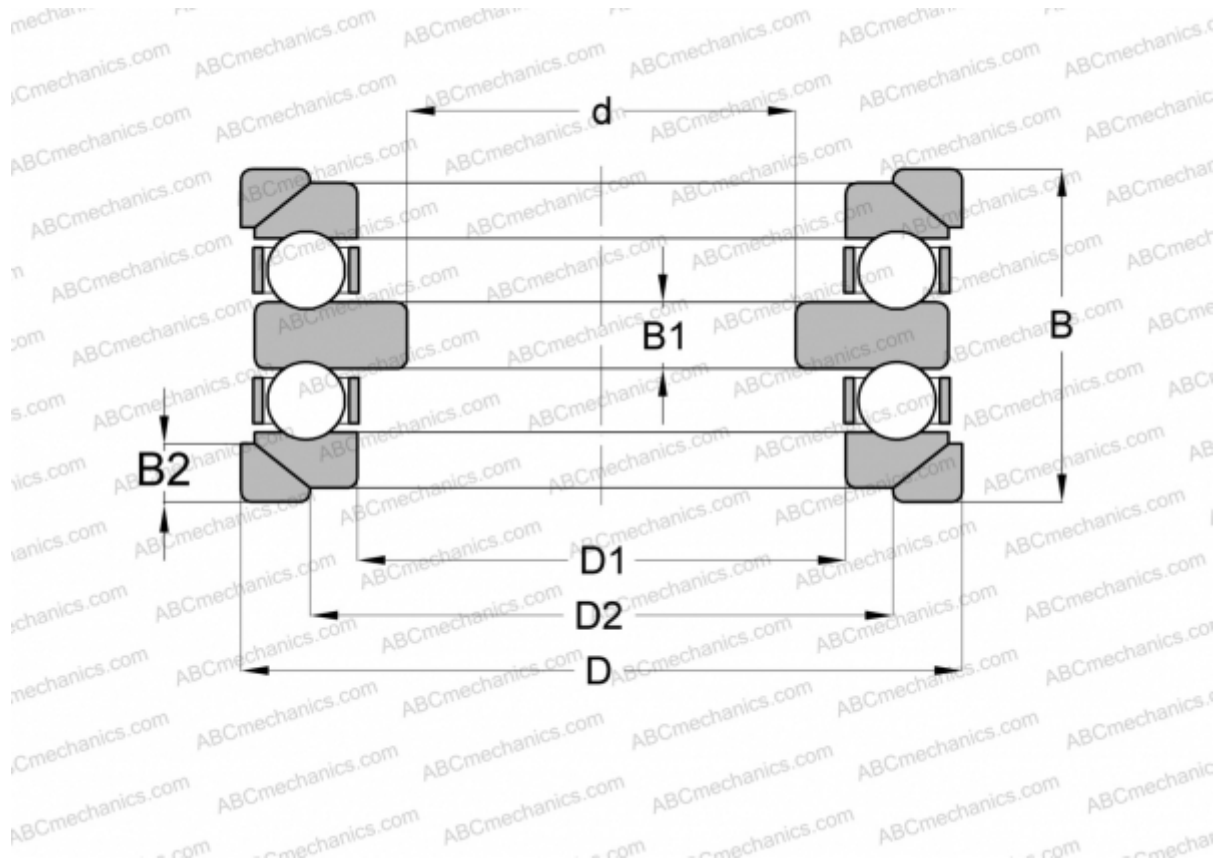

54314+U314 FAG

Thrust ball bearings

TYPE: Ball bearings, Thrust ball bearing, Double direction, With spherical housing locating washer and one or two seating washers, separable

Technical specification

DIMENSIONS, MM

d	55,000
D	130,000
D1	72,000
D2	98,000
B	88,000
B1	16,000
B2	13,000

WEIGHT, KG 4,763

MANUFACTURER [FAG](#)

INTERCHANGE

ABC	54314+U314
RIV	DMR 70
STEYR	54314 U

INTERCHANGE

NSK [54314 U](#)