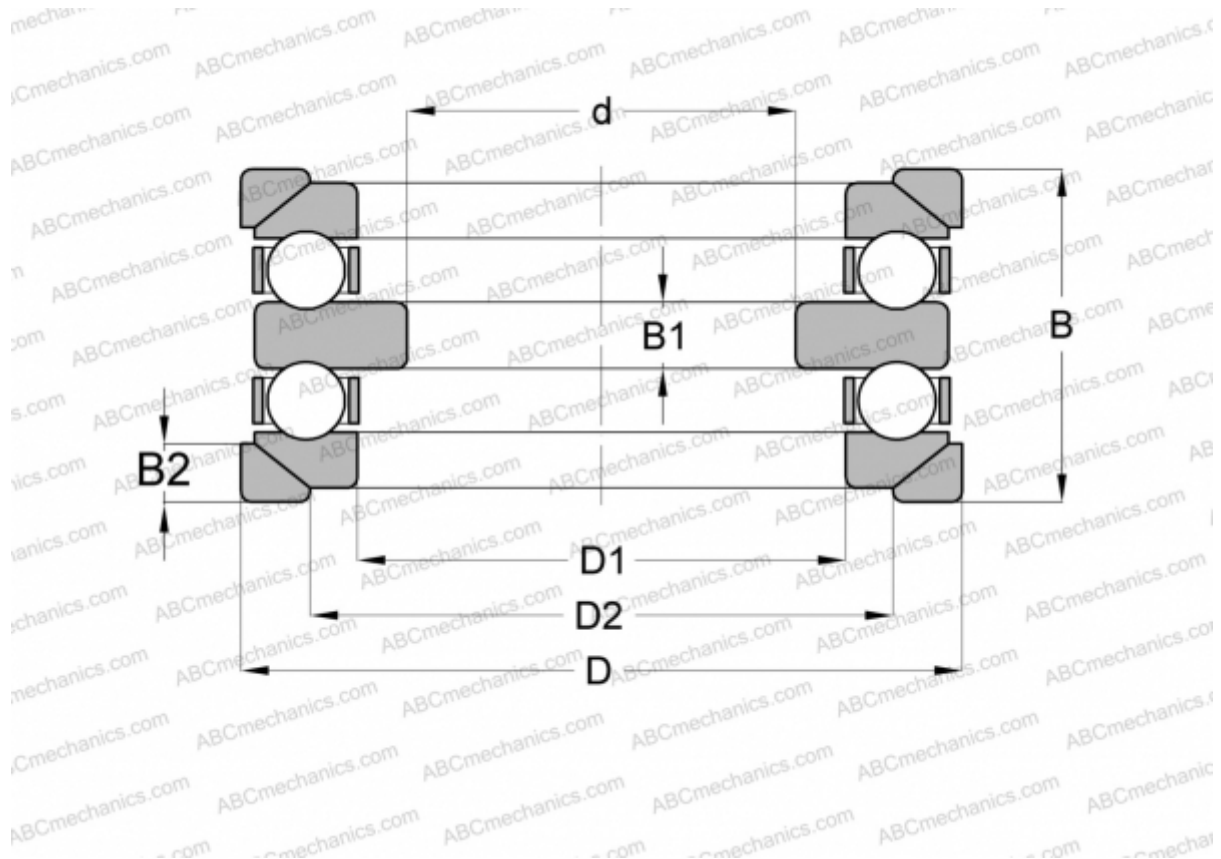

## DMR 70 RIV

Thrust ball bearings

TYPE: Ball bearings, Thrust ball bearing, Double direction, With spherical housing locating washer and one or two seating washers, separable

### Technical specification

#### DIMENSIONS, MM

d	55,000
D	130,000
D1	72,000
D2	98,000
B	88,000
B1	16,000
B2	13,000

**WEIGHT, KG** 4,763

**MANUFACTURER** [RIV](#)