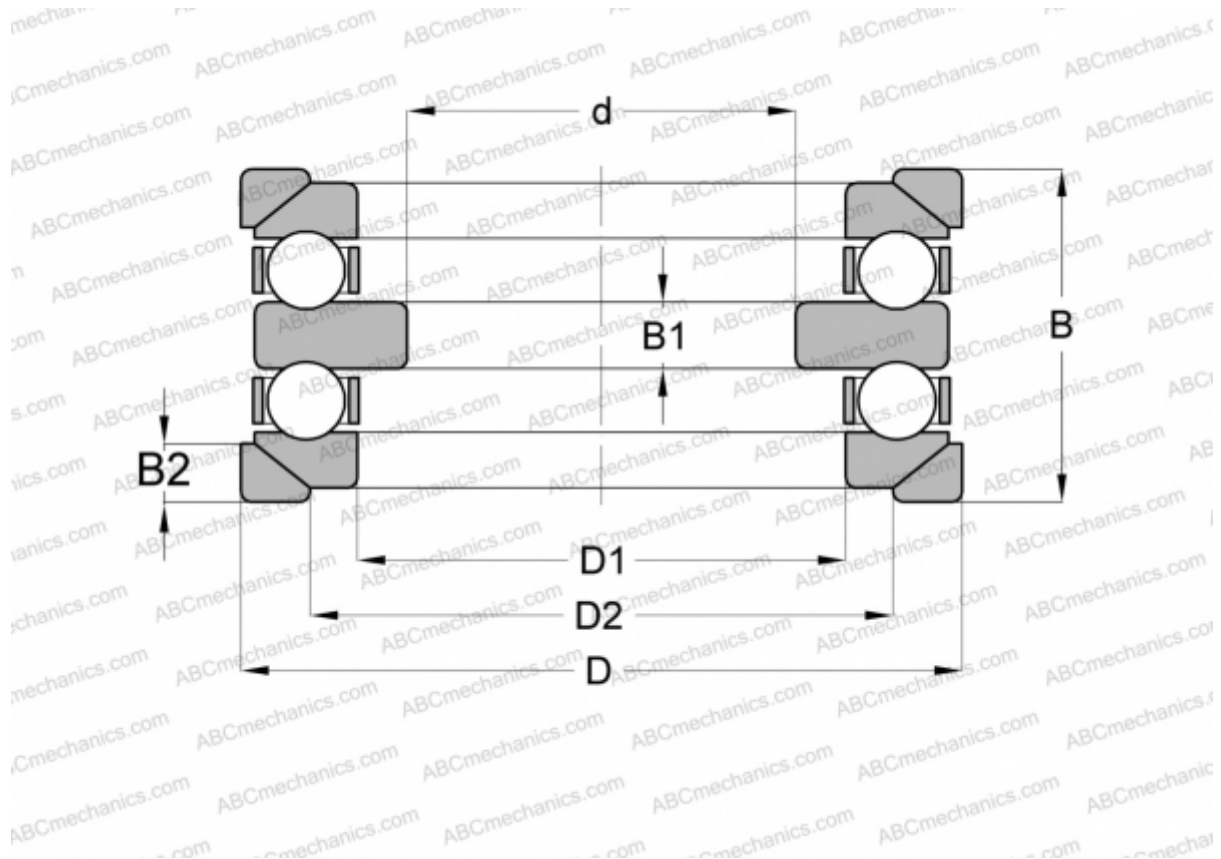

54314 U STEYR

Thrust ball bearings

TYPE: Ball bearings, Thrust ball bearing, Double direction, With spherical housing locating washer and one or two seating washers, separable

Technical specification

DIMENSIONS, MM

d	55,000
D	130,000
D1	72,000
D2	98,000
B	88,000
B1	16,000
B2	13,000

WEIGHT, KG 4,763

MANUFACTURER [STEYR](#)

INTERCHANGE

ABC	54314+U314
FAG	54314+U314
RIV	DMR 70

INTERCHANGE

NSK [54314 U](#)