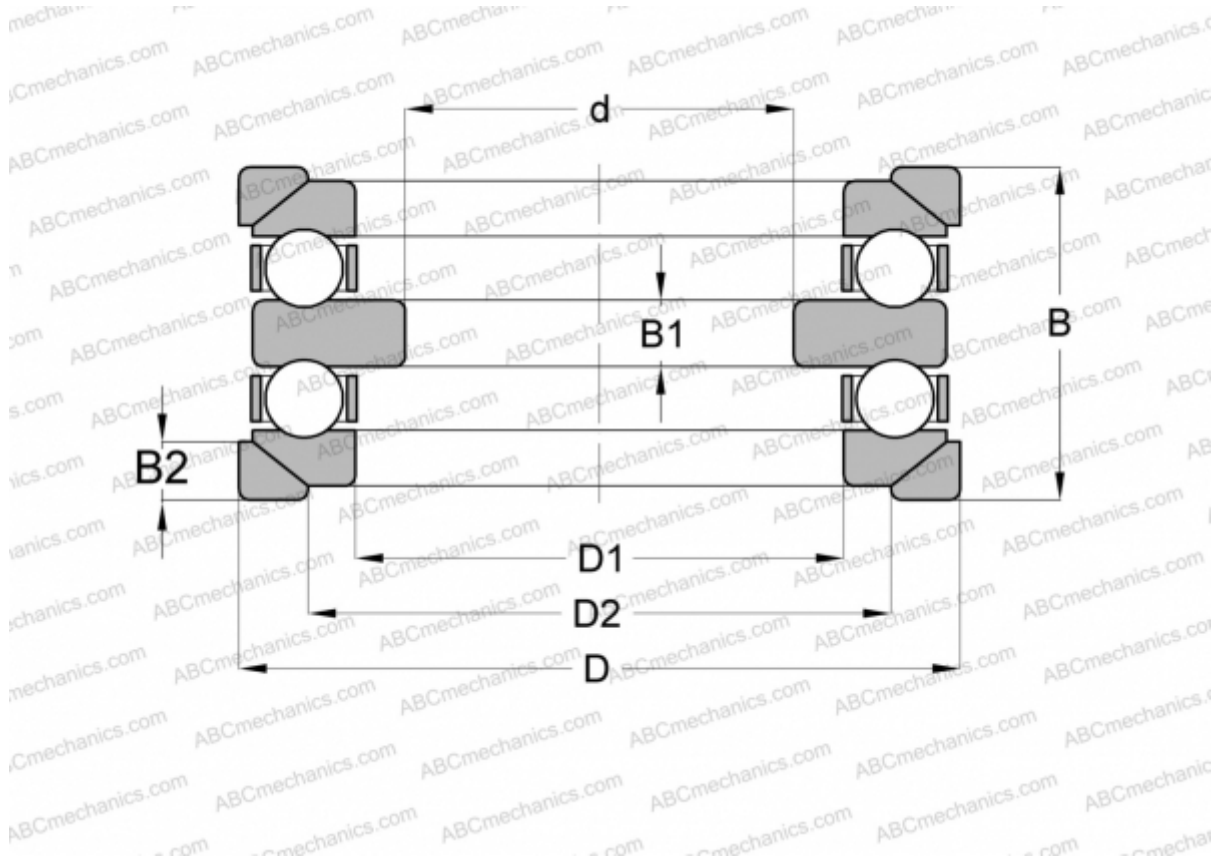

## 54414+U414 ABC

Thrust ball bearings

TYPE: Ball bearings, Thrust ball bearing, Double direction, With spherical housing locating washer and one or two seating washers, separable

### Technical specification

#### DIMENSIONS, MM

d	55,000
D	155,000
D1	73,000
D2	110,000
B	125,000
B1	24,000
B2	19,500

**WEIGHT, KG** 11,612

**MANUFACTURER** [ABC](#)