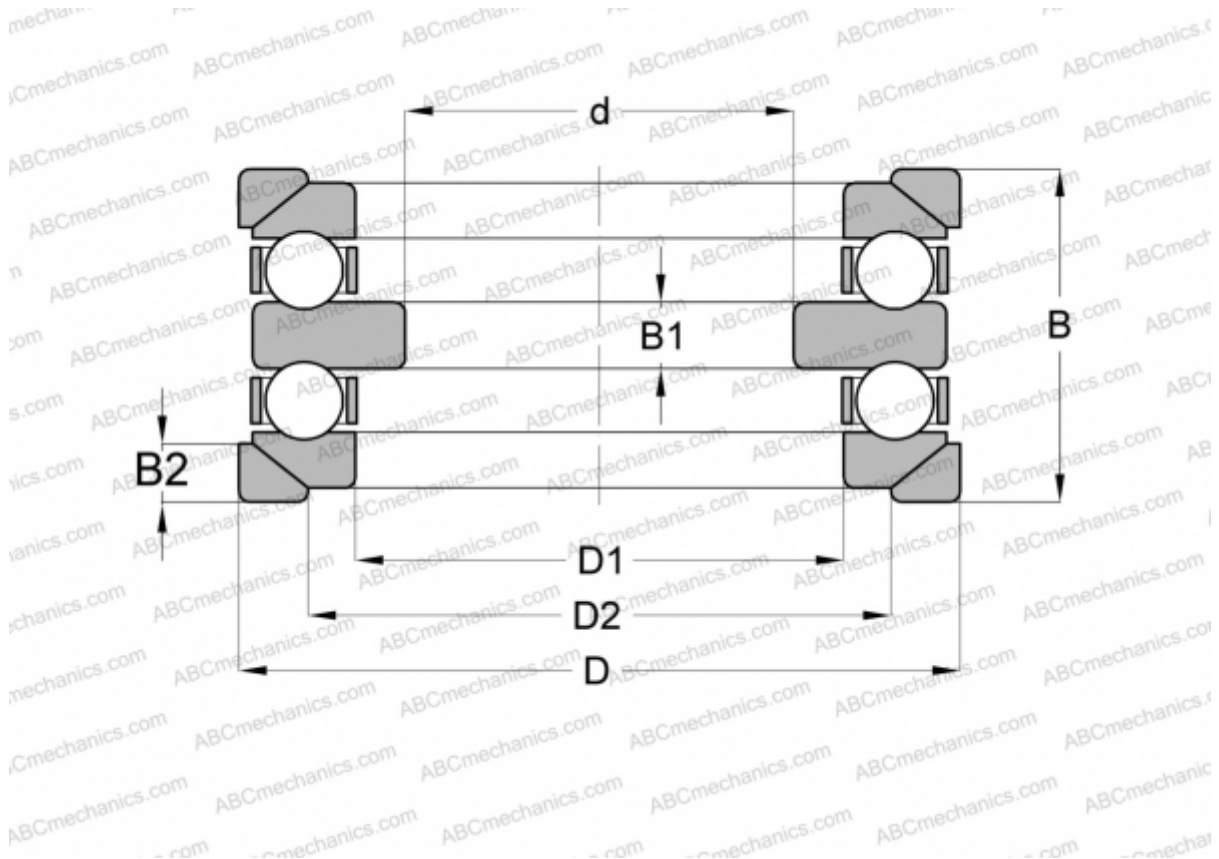

## 54414 U STEYR

Thrust ball bearings

TYPE: Ball bearings, Thrust ball bearing, Double direction, With spherical housing locating washer and one or two seating washers, separable

### Technical specification

#### DIMENSIONS, MM

d	55,000
D	155,000
D1	73,000
D2	110,000
B	125,000
B1	24,000
B2	19,500

**WEIGHT, KG** 11,612

**MANUFACTURER** [STEYR](#)