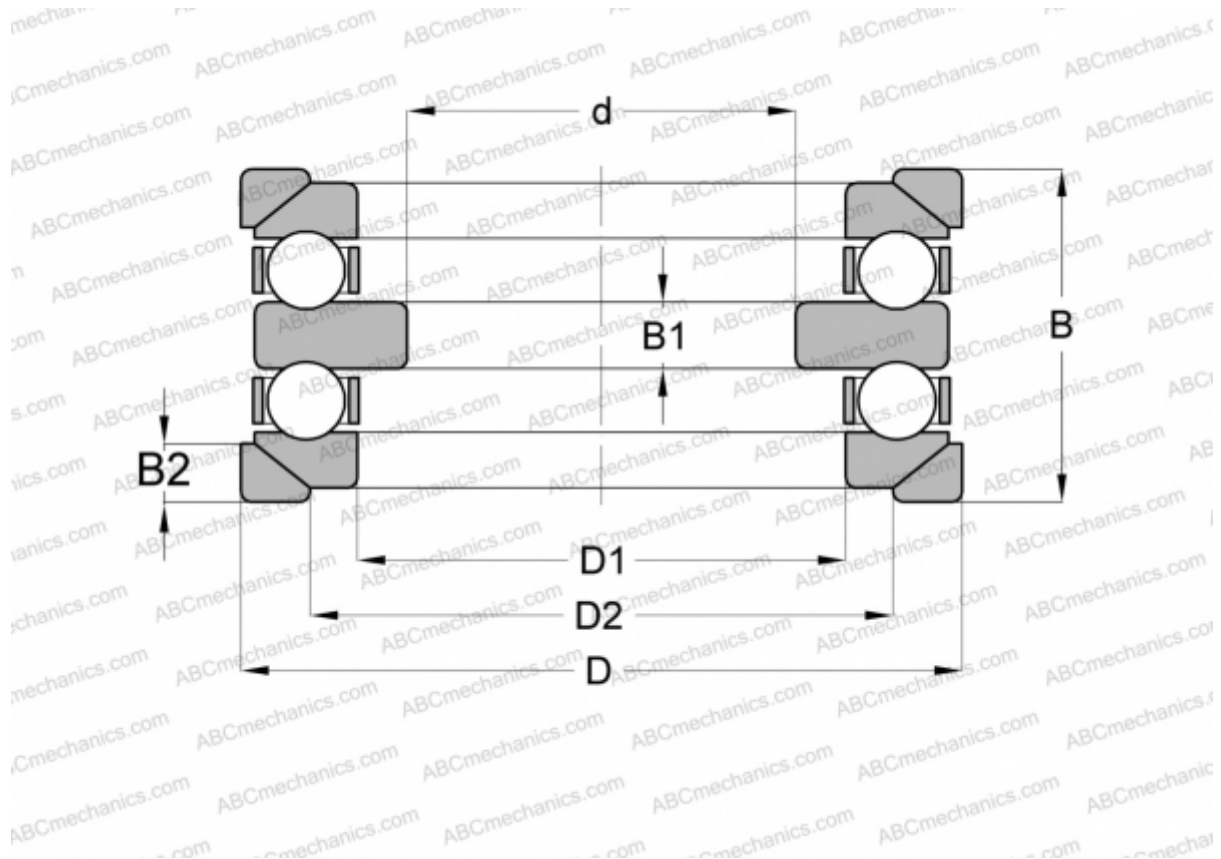

54215+U215 ABC

Thrust ball bearings

TYPE: Ball bearings, Thrust ball bearing, Double direction, With spherical housing locating washer and one or two seating washers, separable

Technical specification

DIMENSIONS, MM

d	60,000
D	115,000
D1	77,000
D2	92,000
B	57,000
B1	10,000
B2	9,500

WEIGHT, KG 1,960

MANUFACTURER [ABC](#)

INTERCHANGE

FAG	54215+U215
RIV	DLR 75
STEYR	54215 U

INTERCHANGE

NSK [54215 U](#)