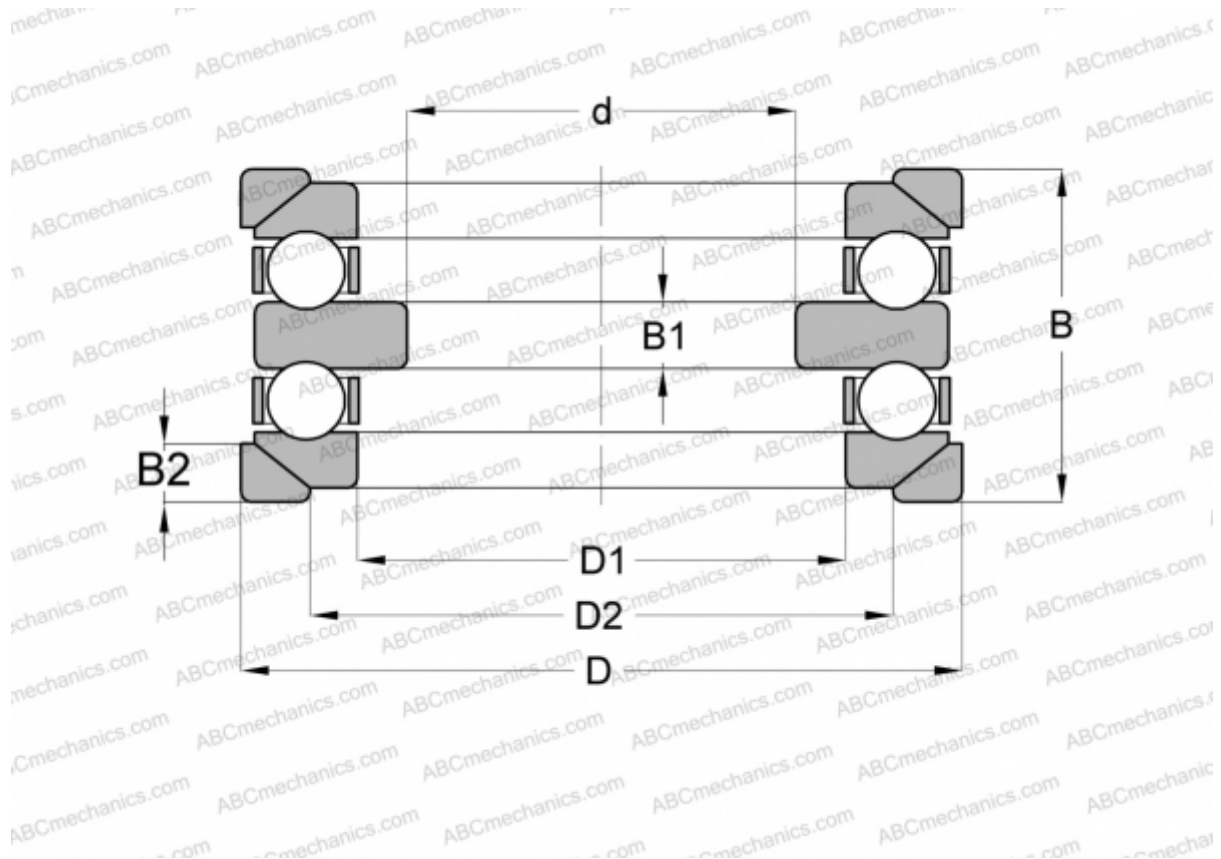

DMR 80 RIV

Thrust ball bearings

TYPE: Ball bearings, Thrust ball bearing, Double direction, With spherical housing locating washer and one or two seating washers, separable

Technical specification

DIMENSIONS, MM