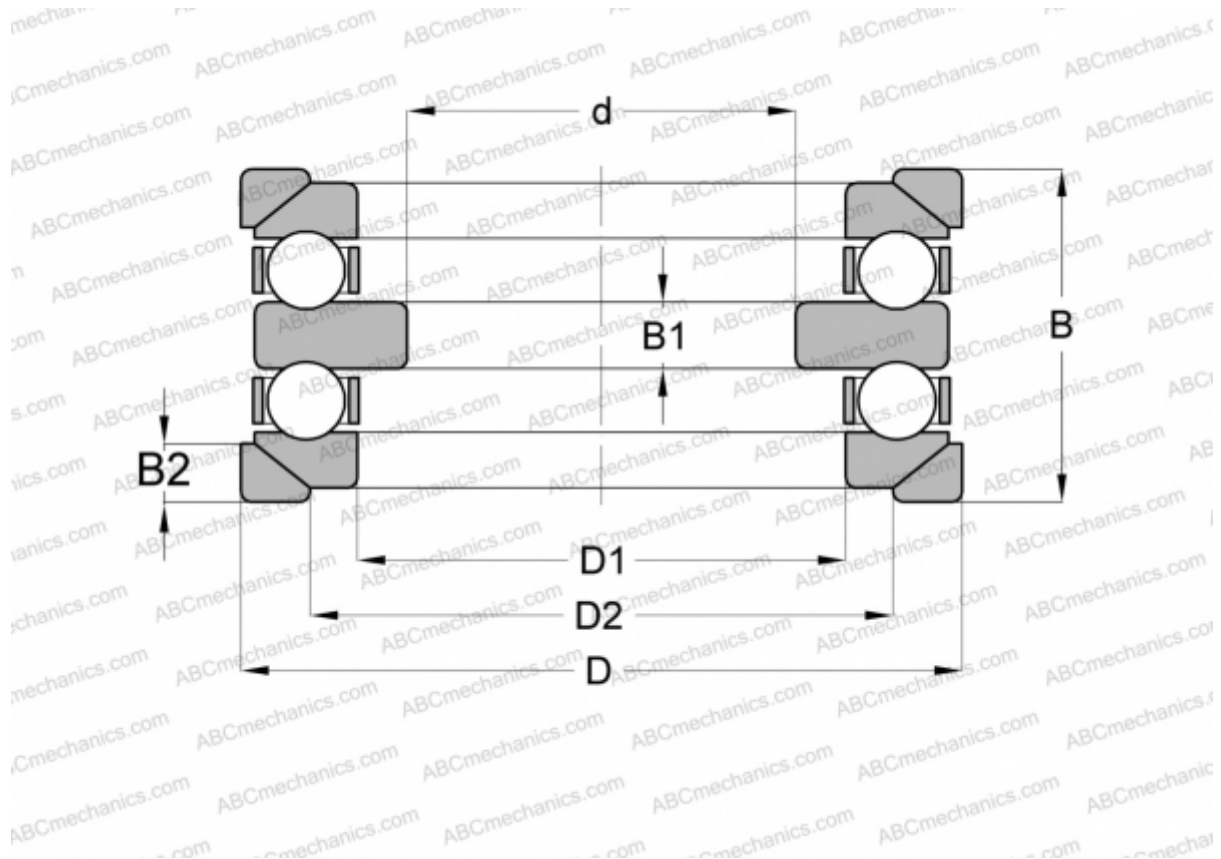

54416 M+U 416 SKF

Thrust ball bearings

TYPE: Ball bearings, Thrust ball bearing, Double direction, With spherical housing locating washer and one or two seating washers, separable

Technical specification

DIMENSIONS, MM

d	65,000
D	170,000
D1	83,000
D2	125,000
B	140,000
B1	27,000
B2	22,000

CALCULATION DATA

Basic dynamic load rating, C	270,000 kN
Basic static load rating, Co	670,000 kN
Fatigue load limit, Pu	22,400 kN
Reference speed	1200 r/min
Limiting speed	1700 r/min