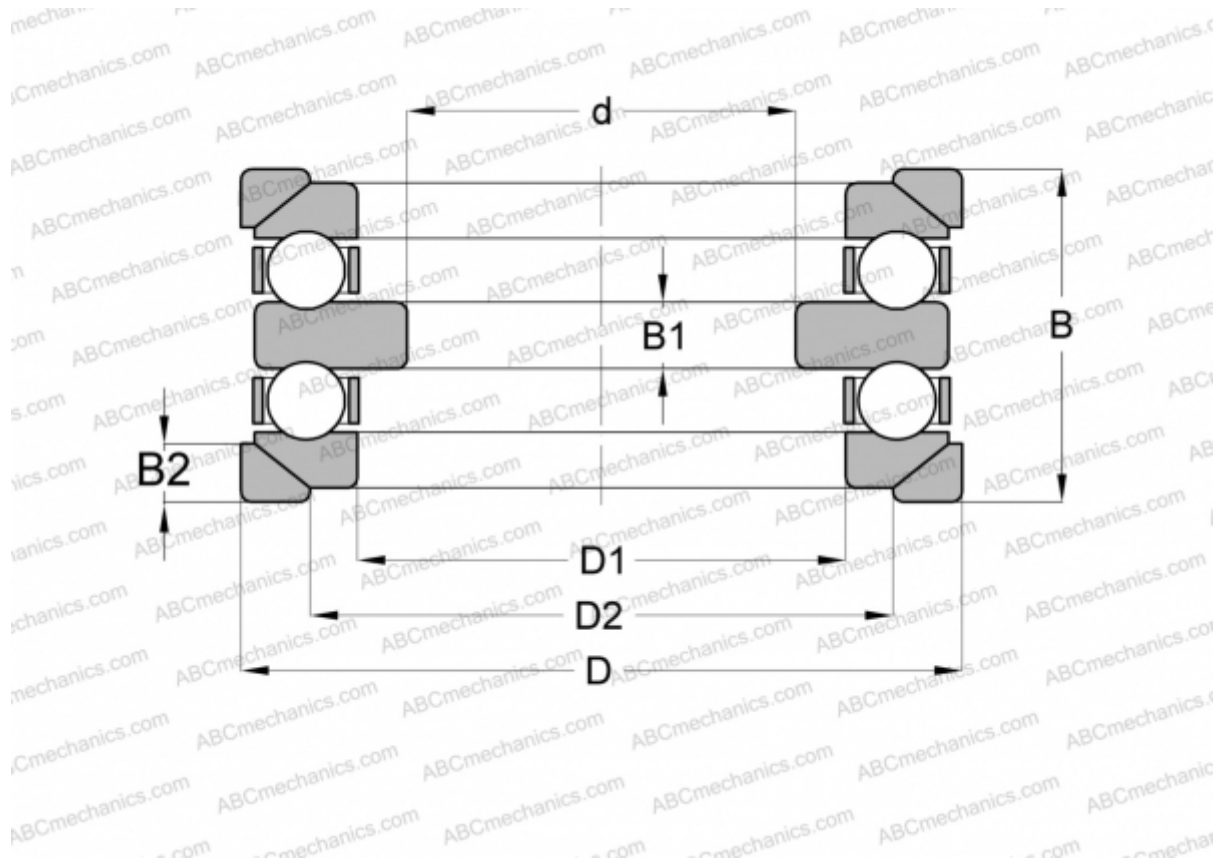

54217+U217 ABC

Thrust ball bearings

TYPE: Ball bearings, Thrust ball bearing, Double direction, With spherical housing locating washer and one or two seating washers, separable

Technical specification

DIMENSIONS, MM

d	70,000
D	130,000
D1	88,000
D2	105,000
B	67,000
B1	12,000
B2	11,000

WEIGHT, KG 2,898

MANUFACTURER [ABC](#)

INTERCHANGE

FAG	54217+U217
RIV	DLR 85
STEYR	54217 U

INTERCHANGE

NSK [54217 U](#)