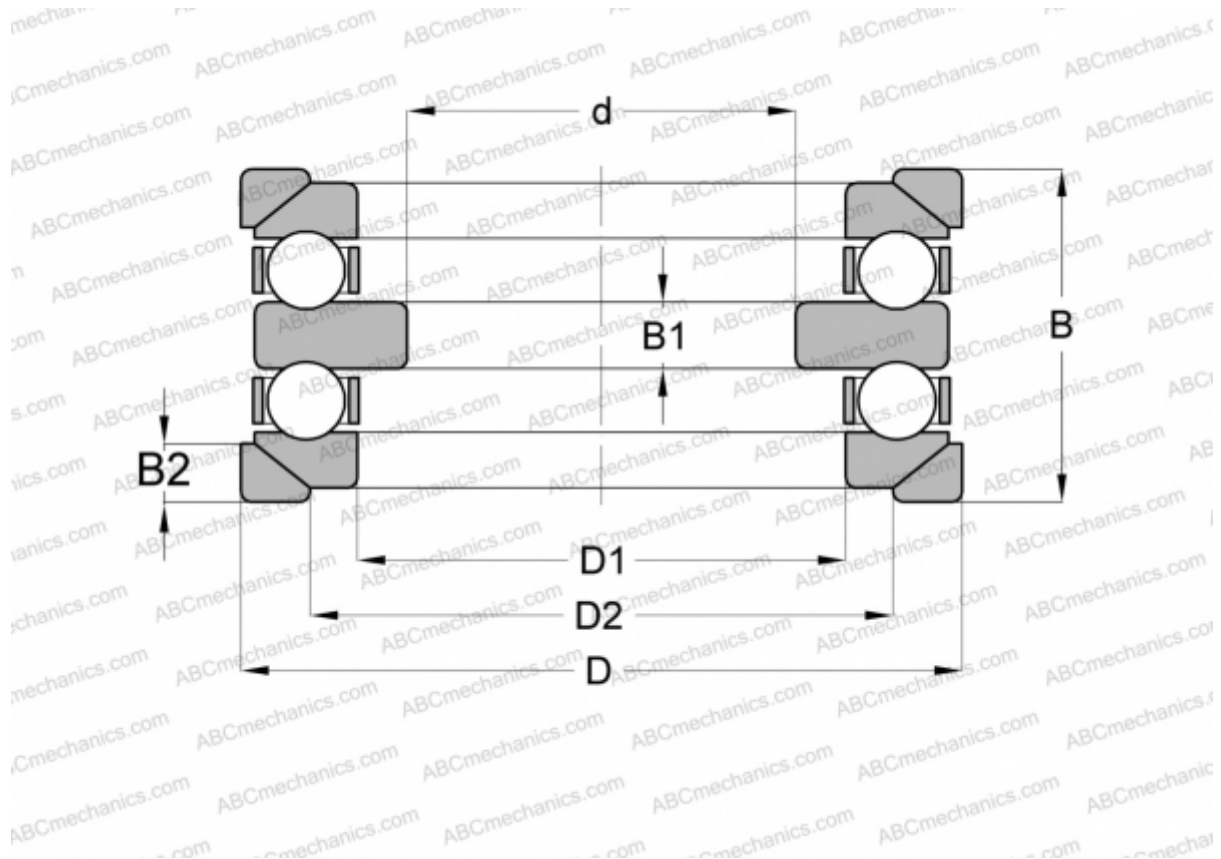

54217+U217 FAG

Thrust ball bearings

TYPE: Ball bearings, Thrust ball bearing, Double direction, With spherical housing locating washer and one or two seating washers, separable

Technical specification

DIMENSIONS, MM

d	70,000
D	130,000
D1	88,000
D2	105,000
B	67,000
B1	12,000
B2	11,000

WEIGHT, KG 2,898

MANUFACTURER [FAG](#)

INTERCHANGE

ABC	54217+U217
RIV	DLR 85
STEYR	54217 U

INTERCHANGE

NSK [54217 U](#)