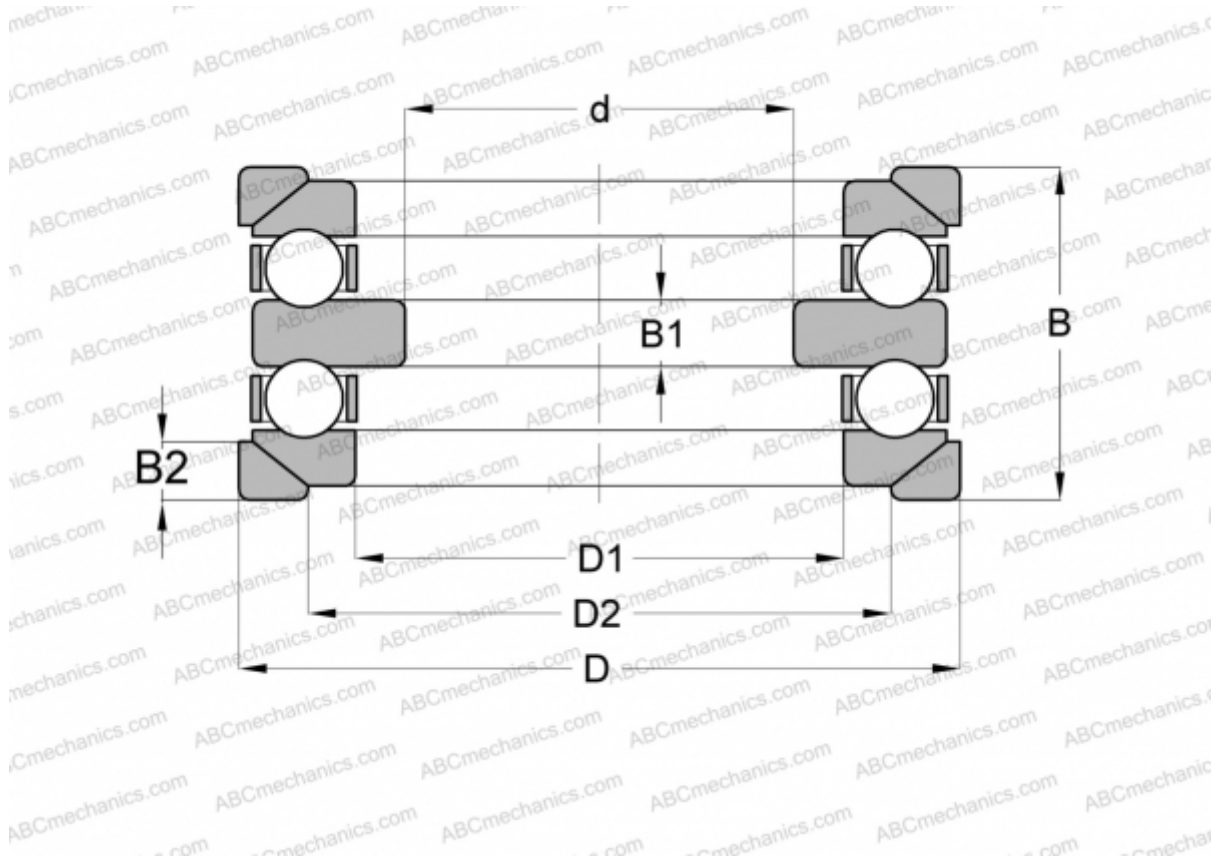

## 54317 U NSK

Thrust ball bearings

TYPE: Ball bearings, Thrust ball bearing, Double direction, With spherical housing locating washer and one or two seating washers, separable

### Technical specification

#### DIMENSIONS, MM

d	70,000
D	155,000
D1	88,000
D2	115,000
B	105,000
B1	19,000
B2	17,500

**WEIGHT, KG** 8,029

**MANUFACTURER** [NSK](#)