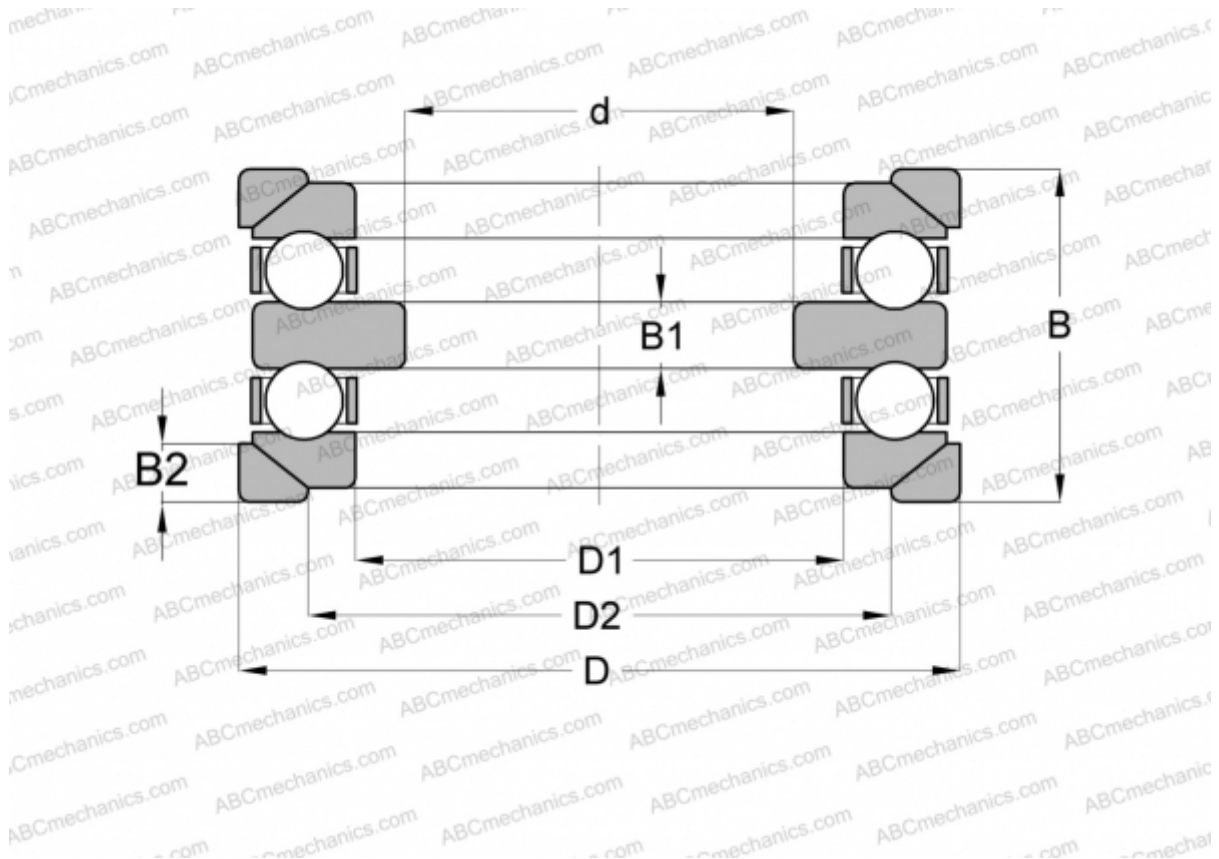

## 54218+U218 FAG

Thrust ball bearings

TYPE: Ball bearings, Thrust ball bearing, Double direction, With spherical housing locating washer and one or two seating washers, separable

### Technical specification

#### DIMENSIONS, MM

d	75,000
D	140,000
D1	93,000
D2	110,000
B	76,000
B1	14,000
B2	13,500

**WEIGHT, KG** 4,069

**MANUFACTURER** [FAG](#)