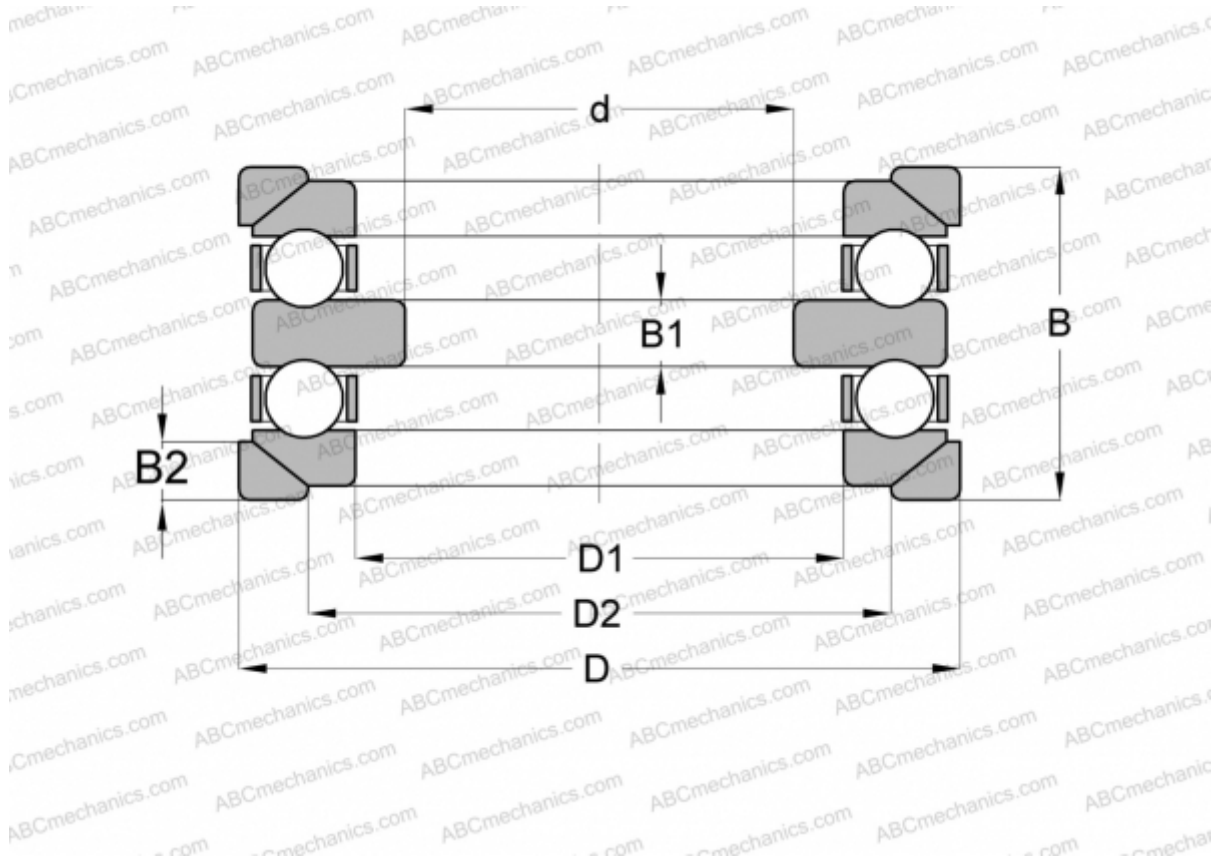

54218 U NSK

Thrust ball bearings

TYPE: Ball bearings, Thrust ball bearing, Double direction, With spherical housing locating washer and one or two seating washers, separable

Technical specification

DIMENSIONS, MM

d	75,000
D	140,000
D1	93,000
D2	110,000
B	76,000
B1	14,000
B2	13,500

WEIGHT, KG 4,069

MANUFACTURER [NSK](#)

INTERCHANGE

ABC	54218+U218
FAG	54218+U218
RIV	DLR 90

INTERCHANGE

STEYR [54218 U](#)