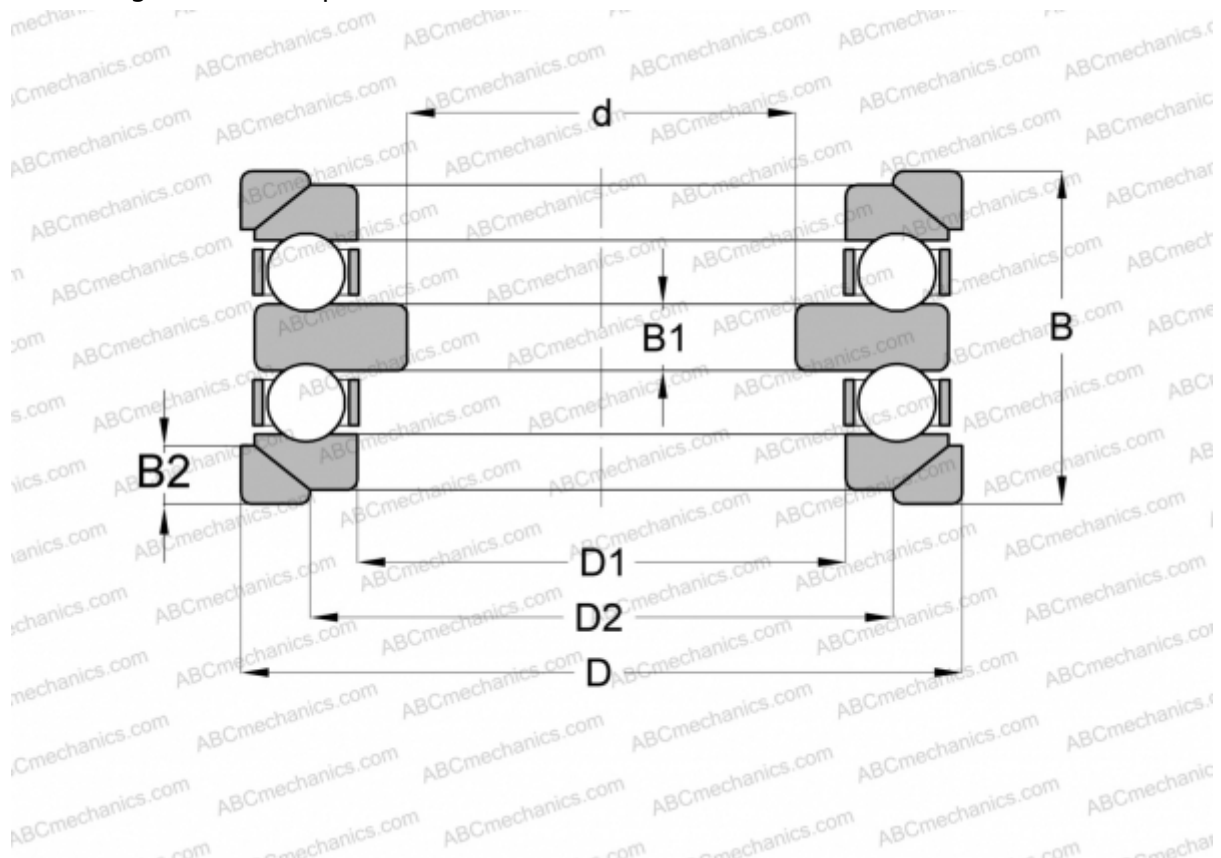

54420 M+U 420 SKF

Thrust ball bearings

TYPE: Ball bearings, Thrust ball bearing, Double direction, With spherical housing locating washer and one or two seating washers, separable

Technical specification

DIMENSIONS, MM

d	80,000
D	210,000
D1	103,000
D2	155,000
B	176,000
B1	33,000
B2	27,000

WEIGHT, KG 29,000

MANUFACTURER [SKF](#)

INTERCHANGE

ABC	54420+U420
FAG	54420+U420
RIV	DPR 100

INCLUDED PRODUCTS

U 420