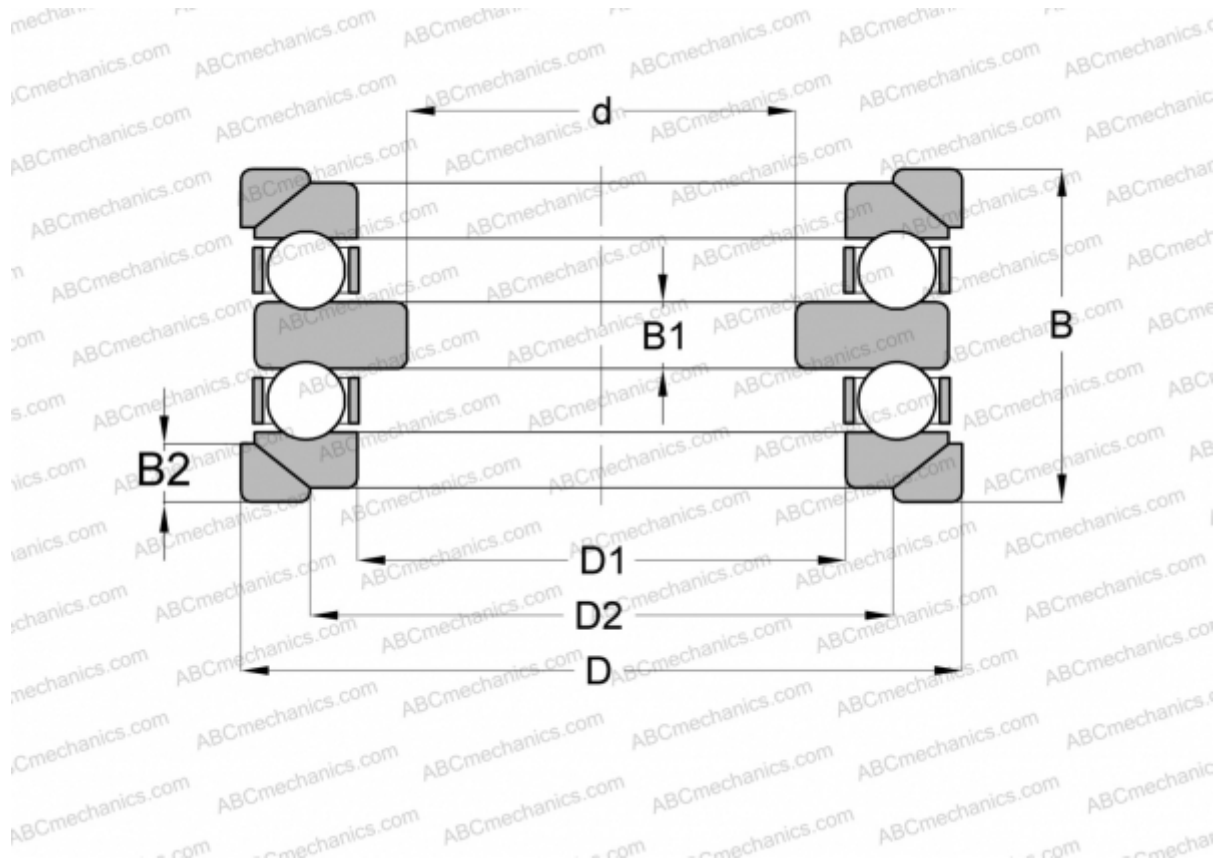

54420 U STEYR

Thrust ball bearings

TYPE: Ball bearings, Thrust ball bearing, Double direction, With spherical housing locating washer and one or two seating washers, separable

Technical specification

DIMENSIONS, MM

d	80,000
D	220,000
D1	103,000
D2	155,000
B	176,000
B1	33,000
B2	27,000

WEIGHT, KG 32,024

MANUFACTURER [STEYR](#)

INTERCHANGE

ABC	54420+U420
FAG	54420+U420
RIV	DPR 100

INTERCHANGE

SKF	54420 M+U 420
NSK	54420 U