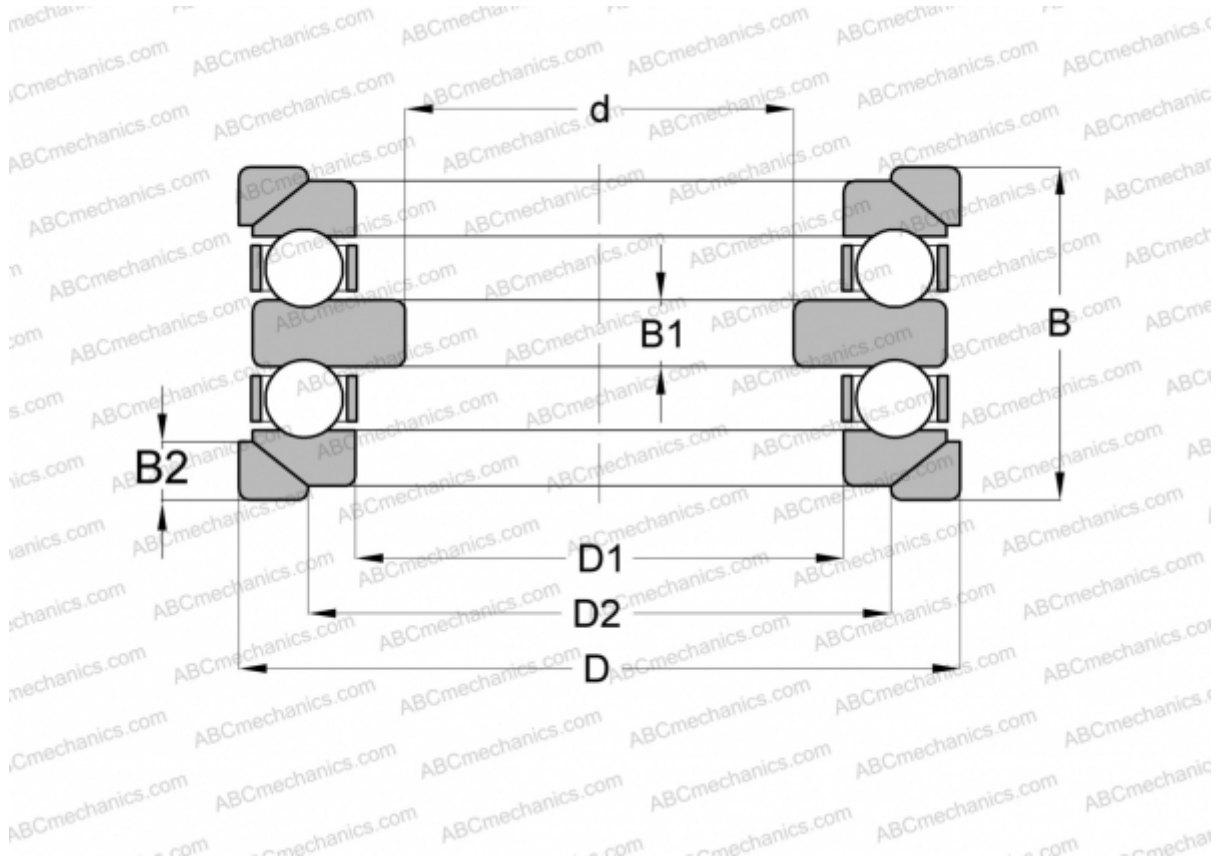

54224+U224 FAG

Thrust ball bearings

TYPE: Ball bearings, Thrust ball bearing, Double direction, With spherical housing locating washer and one or two seating washers, separable

Technical specification

DIMENSIONS, MM

d	100,000
D	175,000
D1	123,000
D2	145,000
B	82,000
B1	15,000
B2	15,000

WEIGHT, KG 6,360

MANUFACTURER [FAG](#)

INTERCHANGE

ABC	54224+U224
RIV	DLR 120
STEYR	54224 U

INTERCHANGE

NSK [54224 U](#)