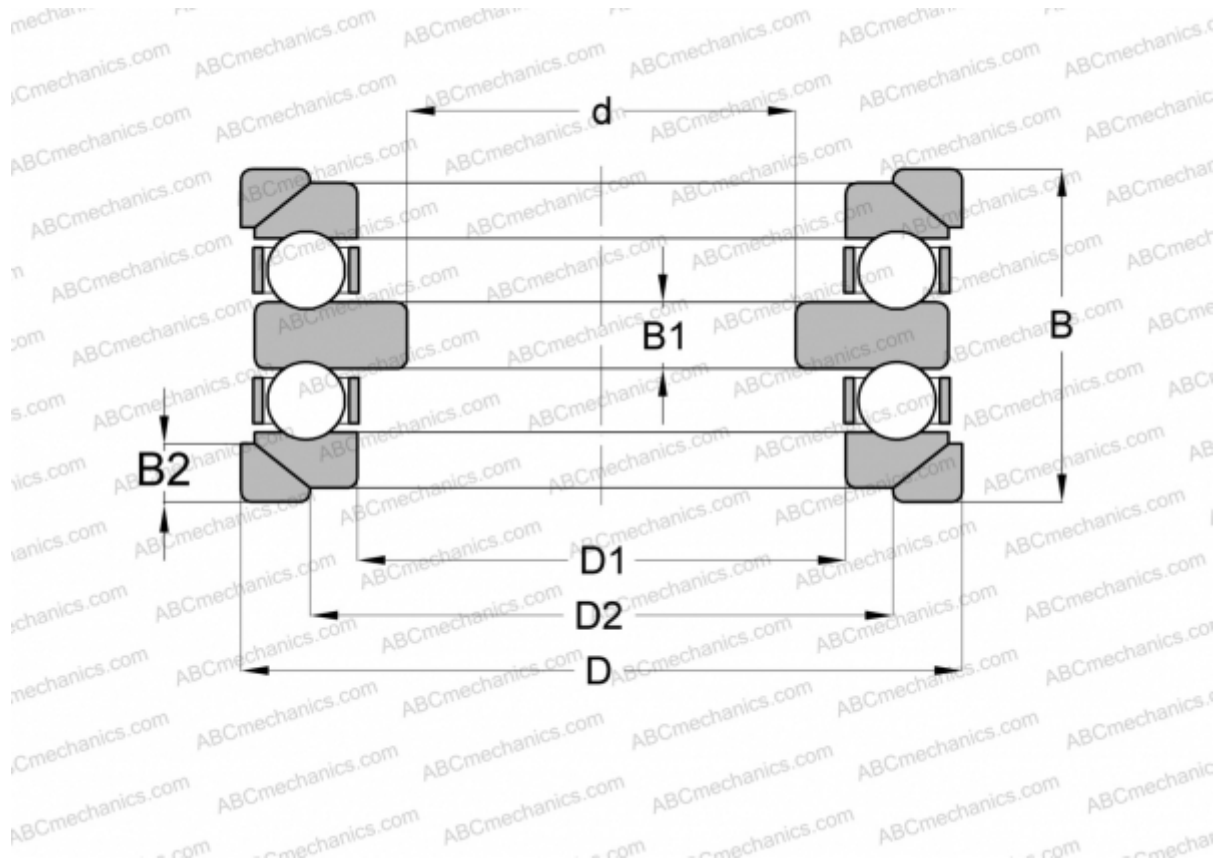

54324 U STEYR

Thrust ball bearings

TYPE: Ball bearings, Thrust ball bearing, Double direction, With spherical housing locating washer and one or two seating washers, separable

Technical specification

DIMENSIONS, MM

d	100,000
D	220,000
D1	123,000
D2	165,000
B	143,000
B1	27,000
B2	22,000

WEIGHT, KG 19,096

MANUFACTURER [STEYR](#)

INTERCHANGE

ABC	54324+U324
FAG	54324MP+U324
RIV	DMR 120

INTERCHANGE

NSK [54324 U](#)