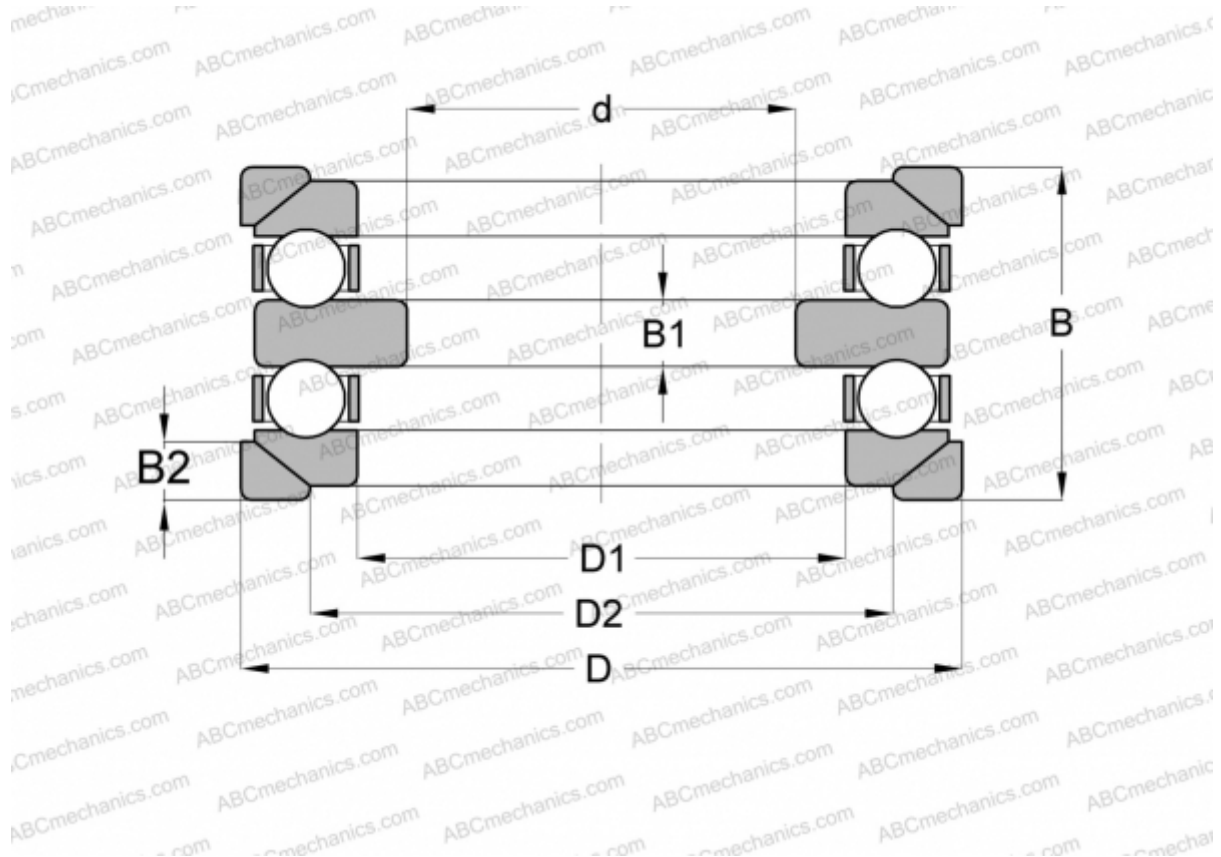

54230 U NSK

Thrust ball bearings

TYPE: Ball bearings, Thrust ball bearing, Double direction, With spherical housing locating washer and one or two seating washers, separable

Technical specification

DIMENSIONS, MM

d	130,000
D	225,000
D1	153,000
D2	180,000
B	109,000
B1	20,000
B2	20,500

WEIGHT, KG 14,400

MANUFACTURER [NSK](#)

INTERCHANGE

ABC	54230+U230
FAG	54230MP+U230
RIV	DLR 150

INTERCHANGE

STEYR [54230 U](#)