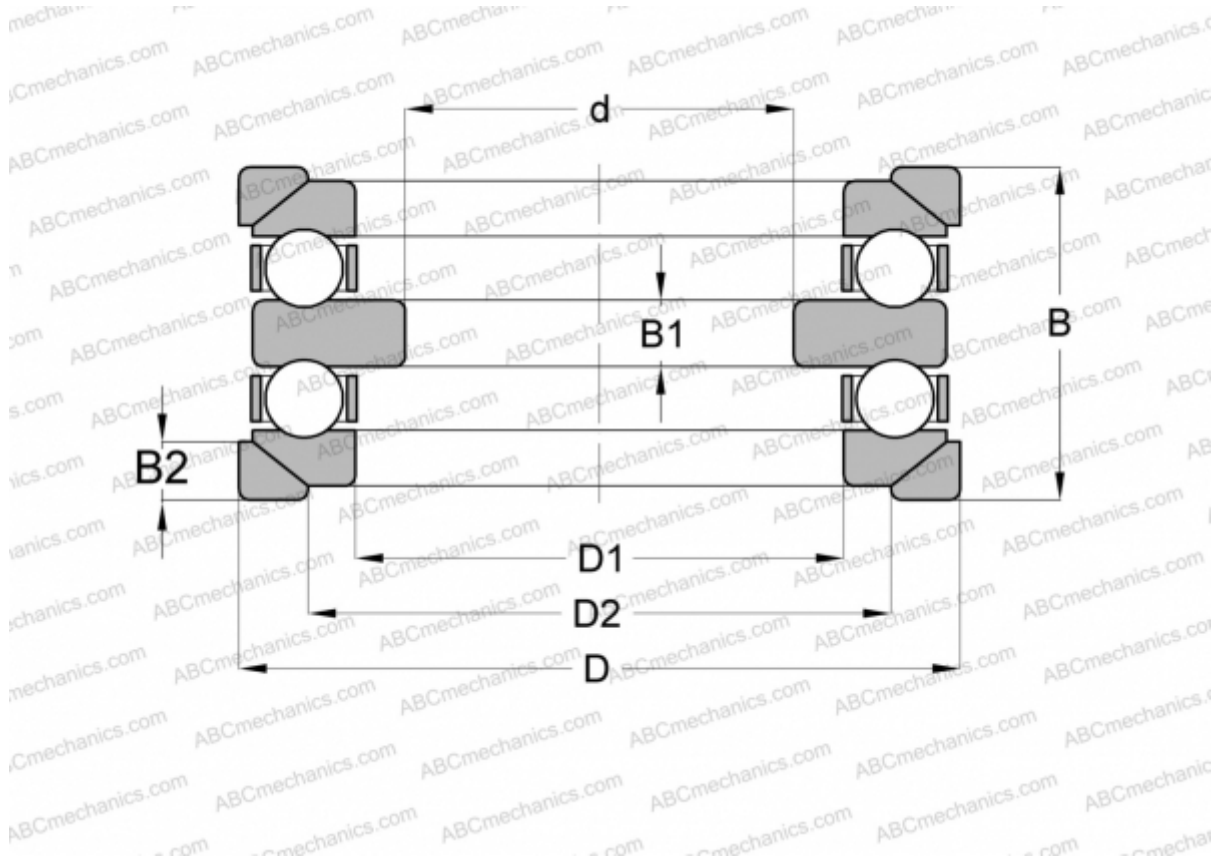

54232 U STEYR

Thrust ball bearings

TYPE: Ball bearings, Thrust ball bearing, Double direction, With spherical housing locating washer and one or two seating washers, separable

Technical specification

DIMENSIONS, MM

d	140,000
D	235,000
D1	163,000
D2	190,000
B	110,000
B1	20,000
B2	21,000

WEIGHT, KG 15,000

MANUFACTURER [STEYR](#)

INTERCHANGE

ABC	54232+U232
FAG	54232MP+U232
RIV	DLR 160

INTERCHANGE

NSK [54232 U](#)