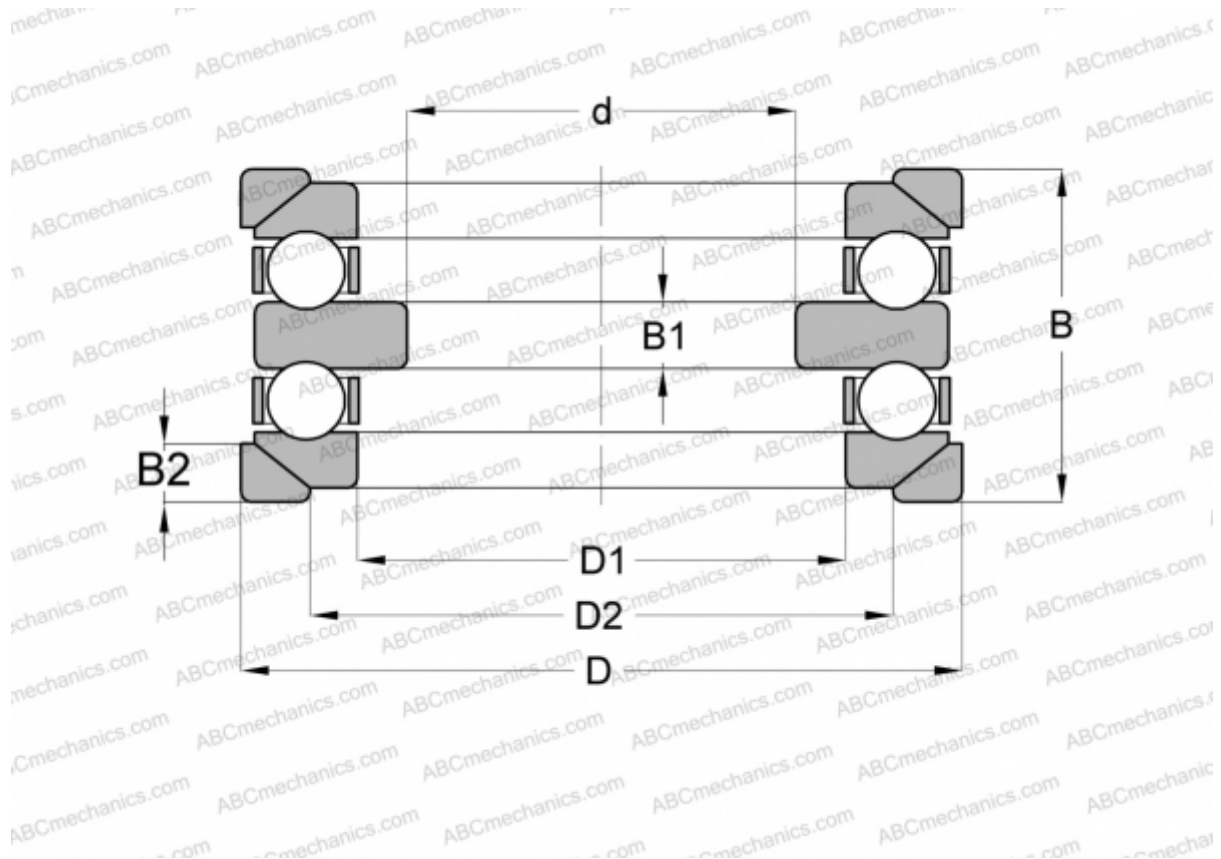

54234 U STEYR

Thrust ball bearings

TYPE: Ball bearings, Thrust ball bearing, Double direction, With spherical housing locating washer and one or two seating washers, separable

Technical specification

DIMENSIONS, MM

d	150,000
D	250,000
D1	173,000
D2	200,000
B	117,000
B1	21,000
B2	21,500

WEIGHT, KG 17,800

MANUFACTURER [STEYR](#)

INTERCHANGE

ABC	54234+U234
FAG	54234MP+U234
RIV	DLR 170

INTERCHANGE

NSK [54234 U](#)